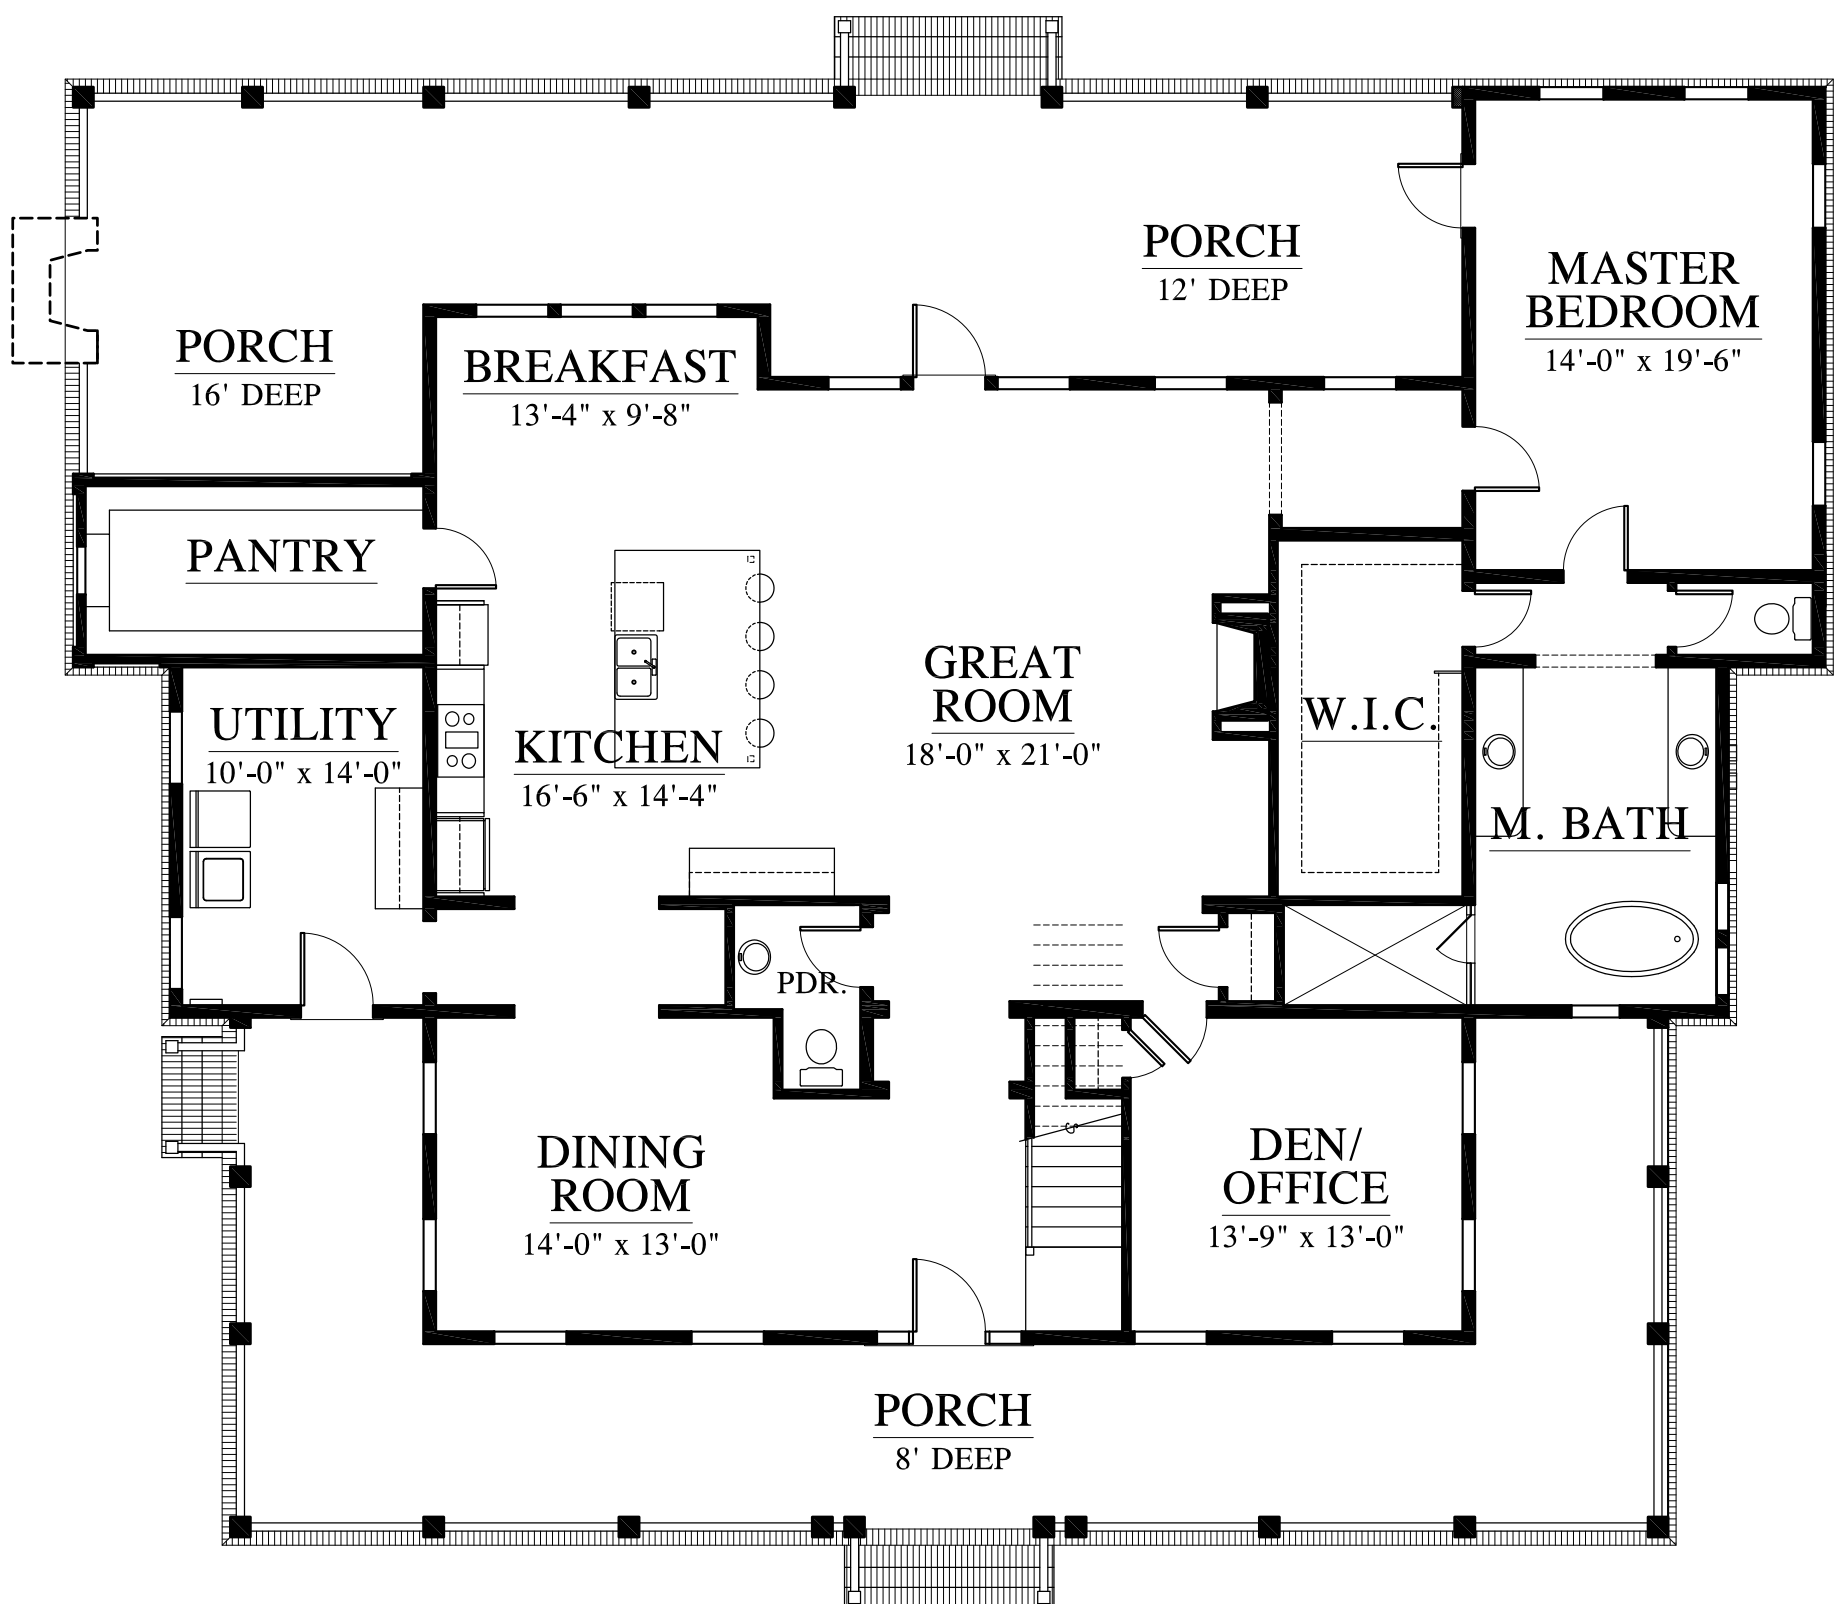

THE
SETTLEMENT
AT ASHLEY HALL

THE STEWART - FIRST FLOOR

2557 sq. ft. (heated)

THE
SETTLEMENT
AT ASHLEY HALL

THE STEWART - SECOND FLOOR

1600 sq. ft. (heated)

THE
SETTLEMENT
AT ASHLEY HALL

THE STEWART - THIRD FLOOR

622 sq. ft. (heated)