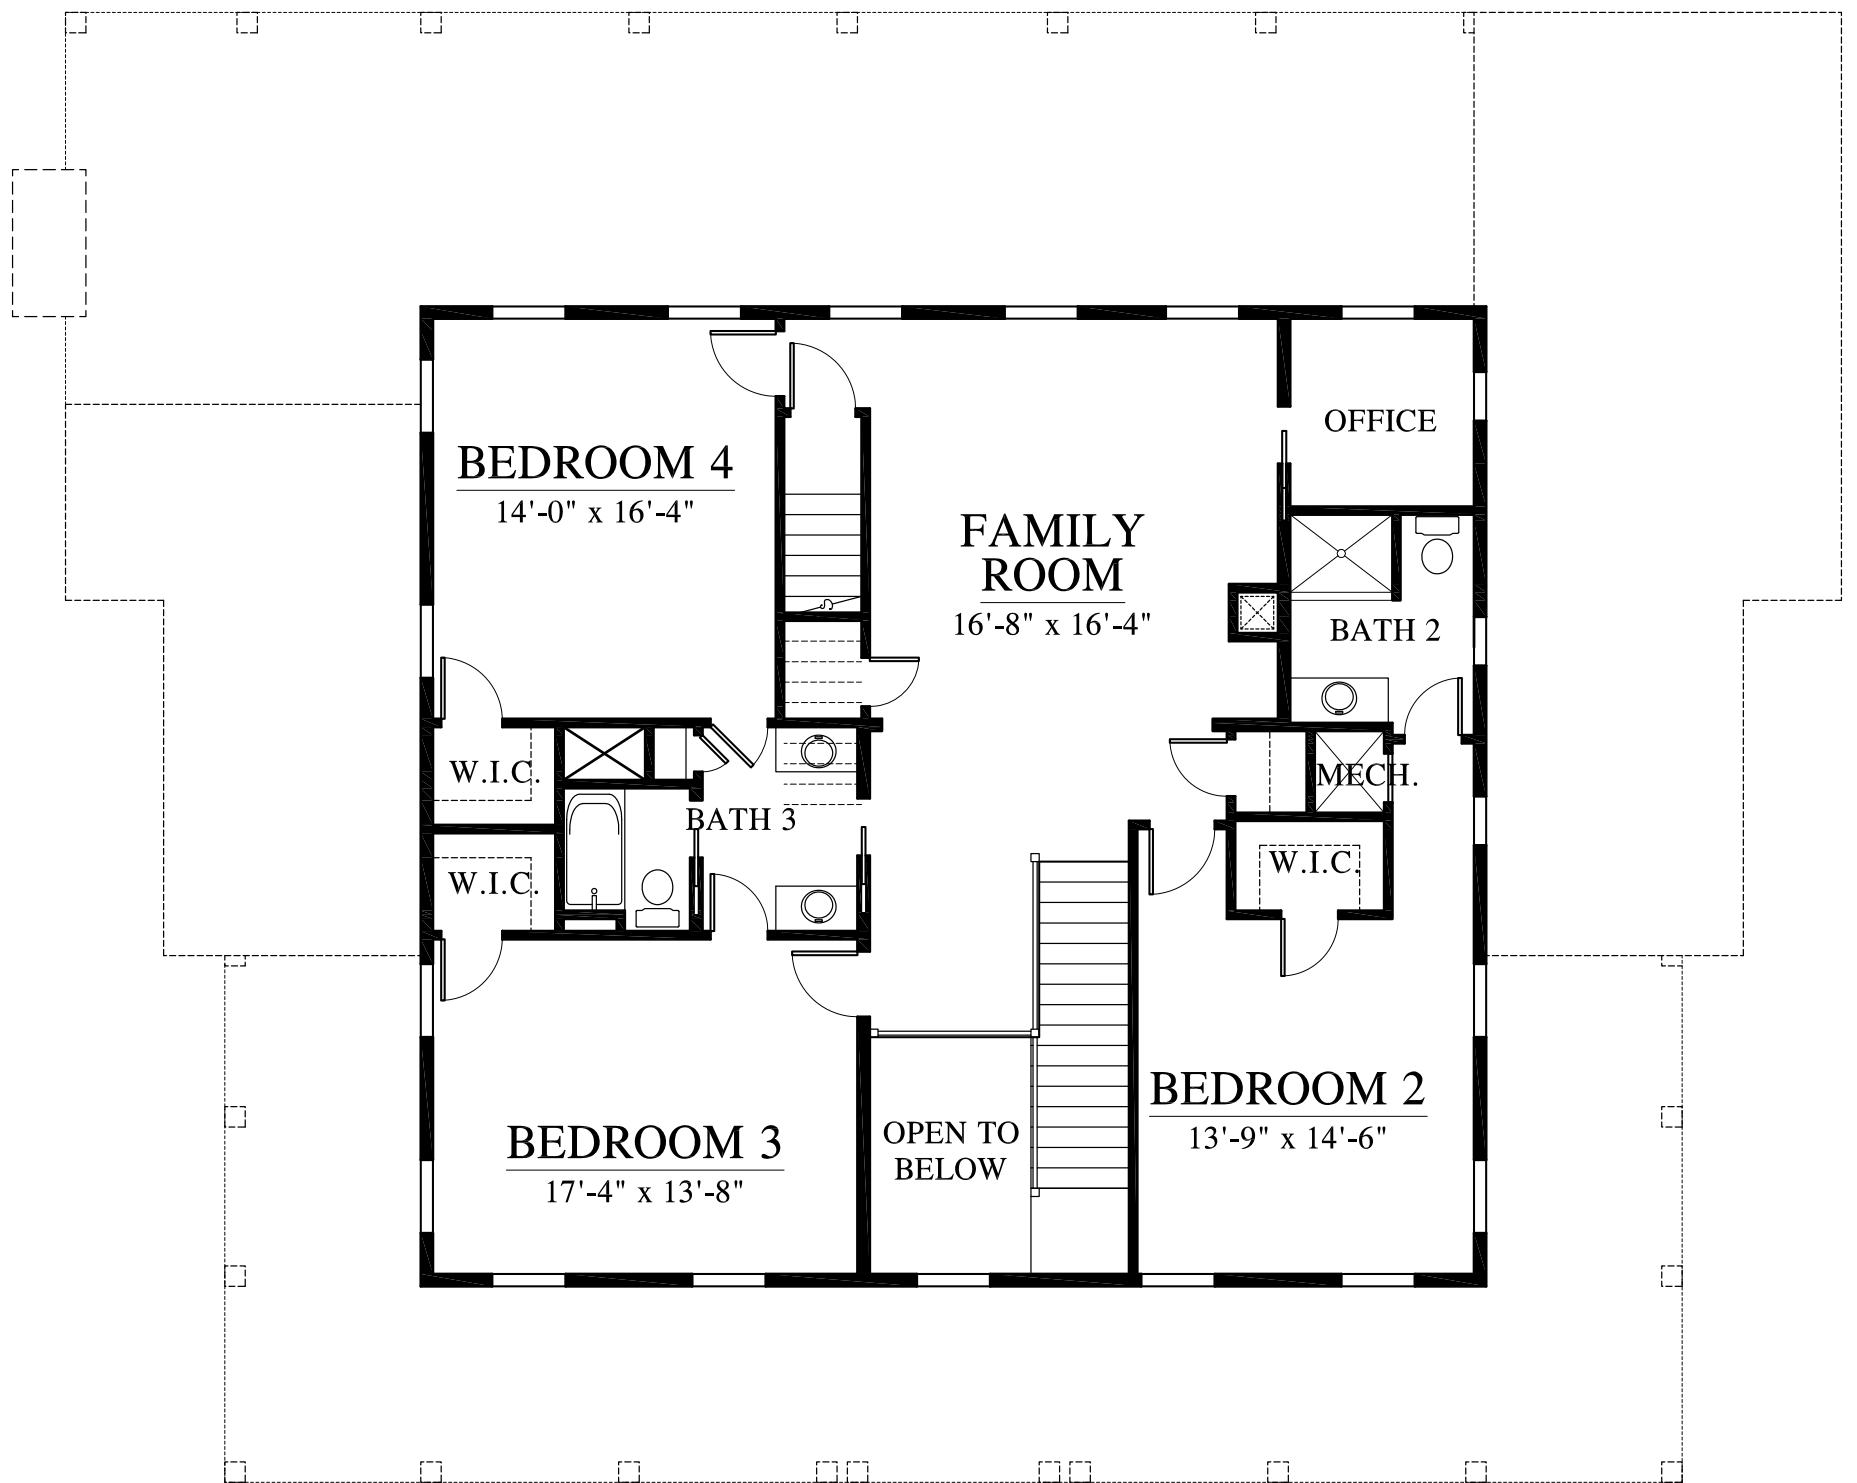

THE
SETTLEMENT
AT ASHLEY HALL

THE STEWART - FIRST FLOOR

2557 sq. ft. (heated)

THE
SETTLEMENT
AT ASHLEY HALL

THE STEWART - SECOND FLOOR

1600 sq. ft. (heated)

THE
SETTLEMENT
AT ASHLEY HALL

THE STEWART - THIRD FLOOR

622 sq. ft. (heated)