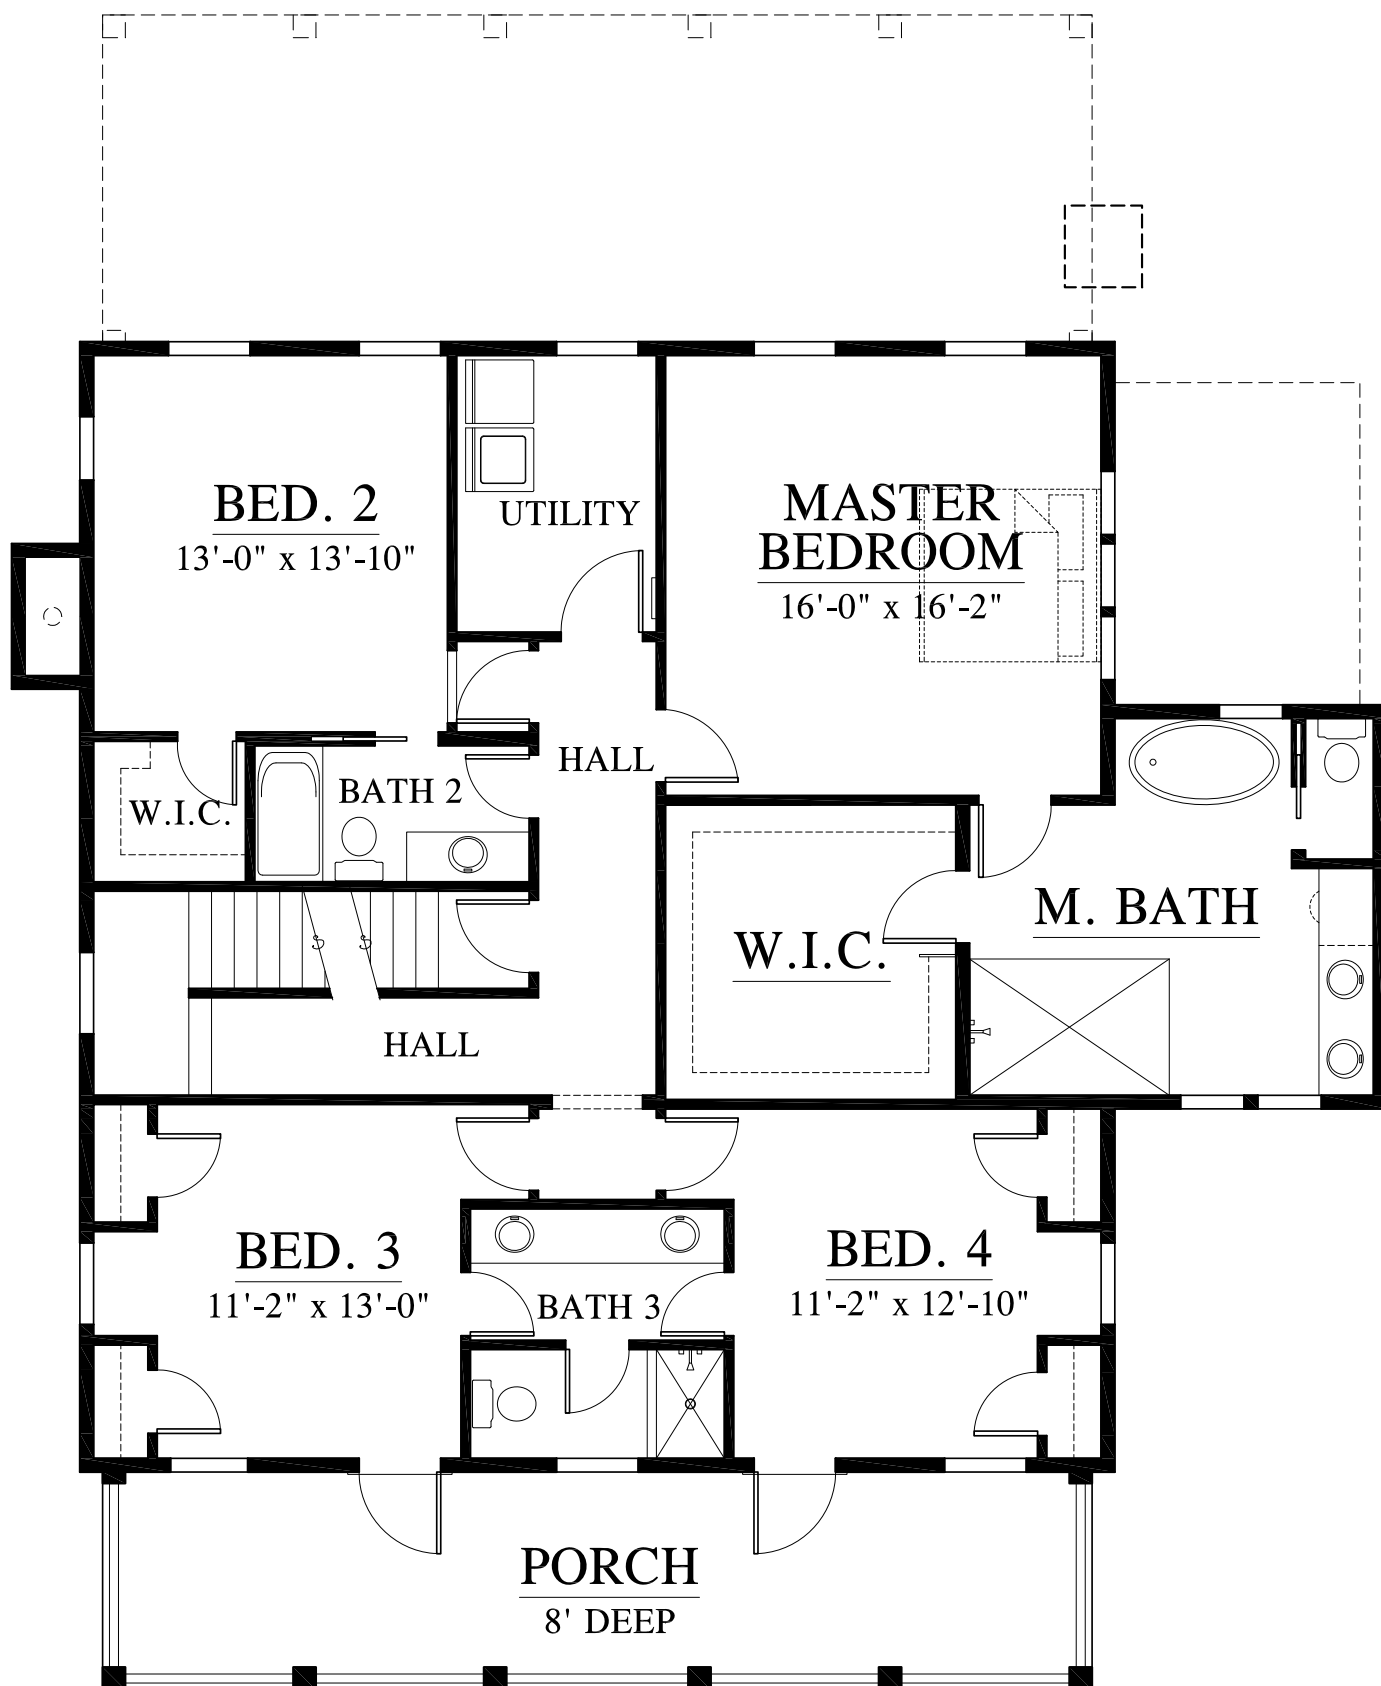

THE
SETTLEMENT
AT ASHLEY HALL

THE SHAFTESBURY - FIRST FLOOR

1739 sq. ft. (heated)

THE
SETTLEMENT
AT ASHLEY HALL

THE SHAFTESBURY - SECOND FLOOR

1641 sq. ft. (heated)

THE
SETTLEMENT
AT ASHLEY HALL

THE SHAFTESBURY - THIRD FLOOR

790 sq. ft. (heated)