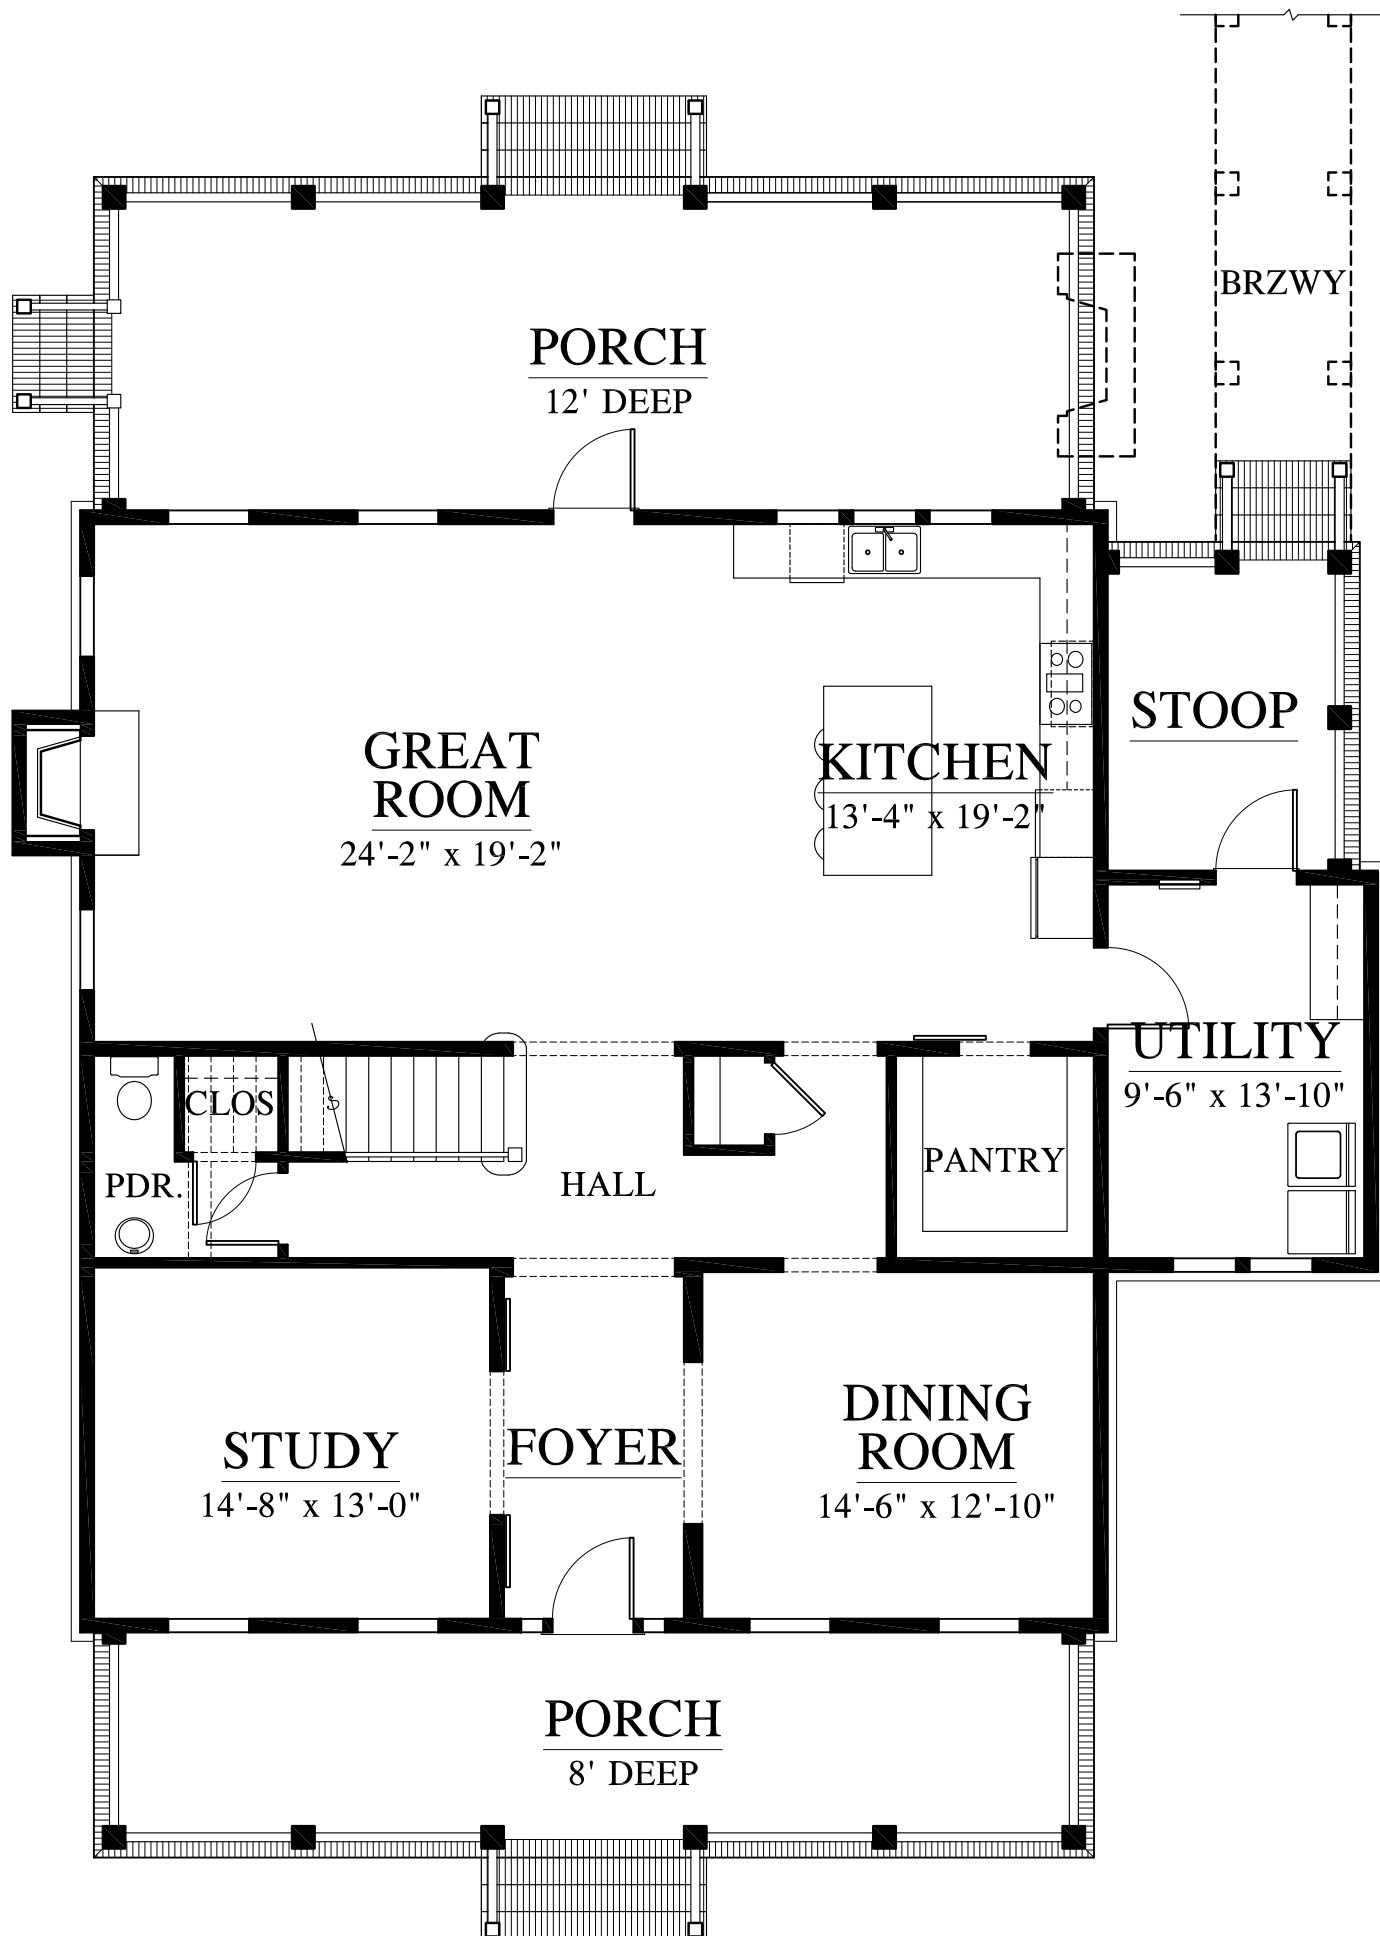

THE  
**SETTLEMENT**  
AT ASHLEY HALL

# THE SHAFTESBURY - FIRST FLOOR

1739 sq. ft. (heated)

THE  
**SETTLEMENT**  
AT ASHLEY HALL

# THE SHAFTESBURY - SECOND FLOOR

1641 sq. ft. (heated)

THE  
**SETTLEMENT**  
AT ASHLEY HALL

THE SHAFTESBURY -  
OPTIONAL THIRD FLOOR

790 sq. ft. (heated)