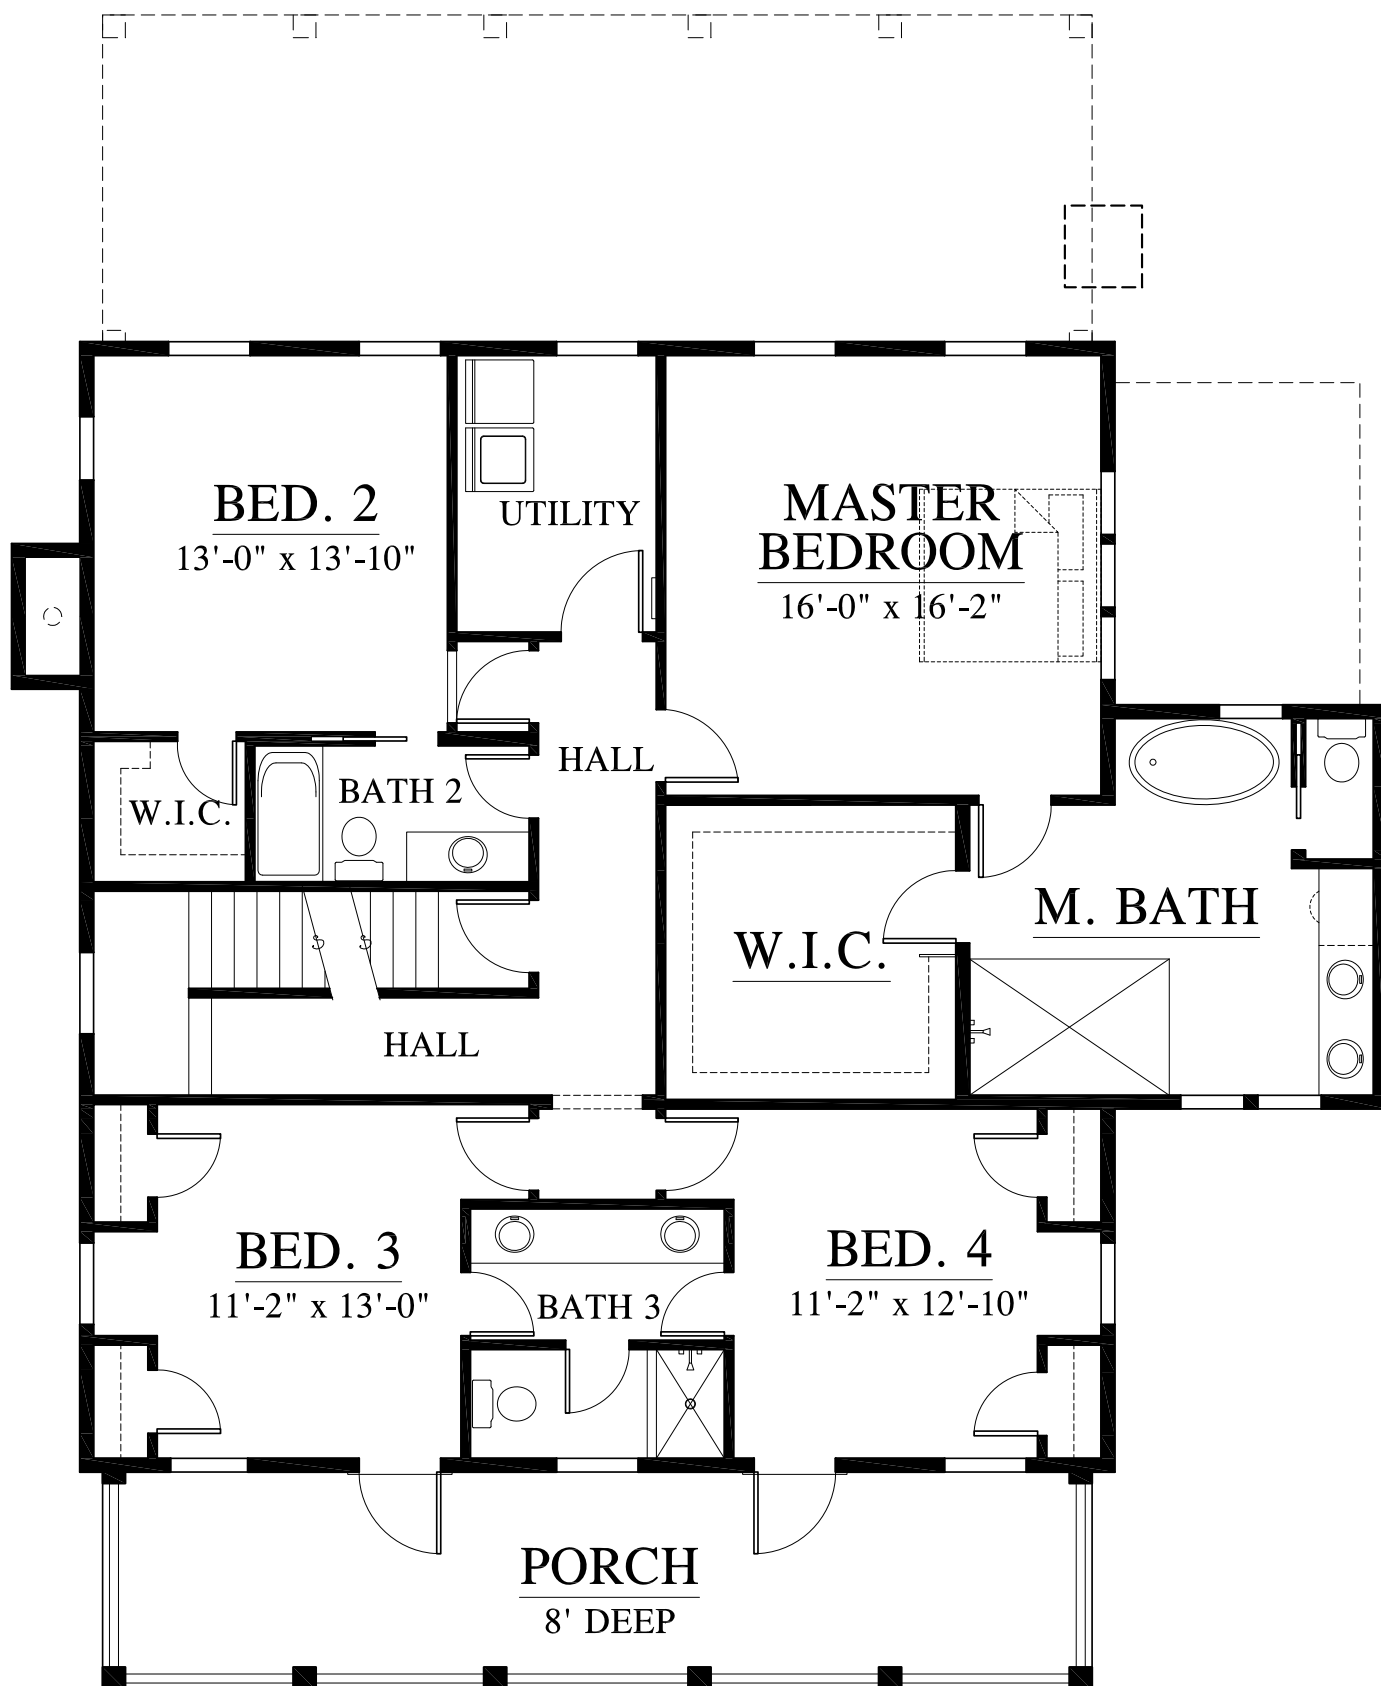

# THE SHAFTESBURY - FIRST FLOOR

1739 sq. ft. (heated)

THE  
**SETTLEMENT**  
AT ASHLEY HALL

# THE SHAFTESBURY - SECOND FLOOR

1641 sq. ft. (heated)

THE  
**SETTLEMENT**  
AT ASHLEY HALL

THE SHAFTESBURY -  
OPTIONAL THIRD FLOOR

790 sq. ft. (heated)