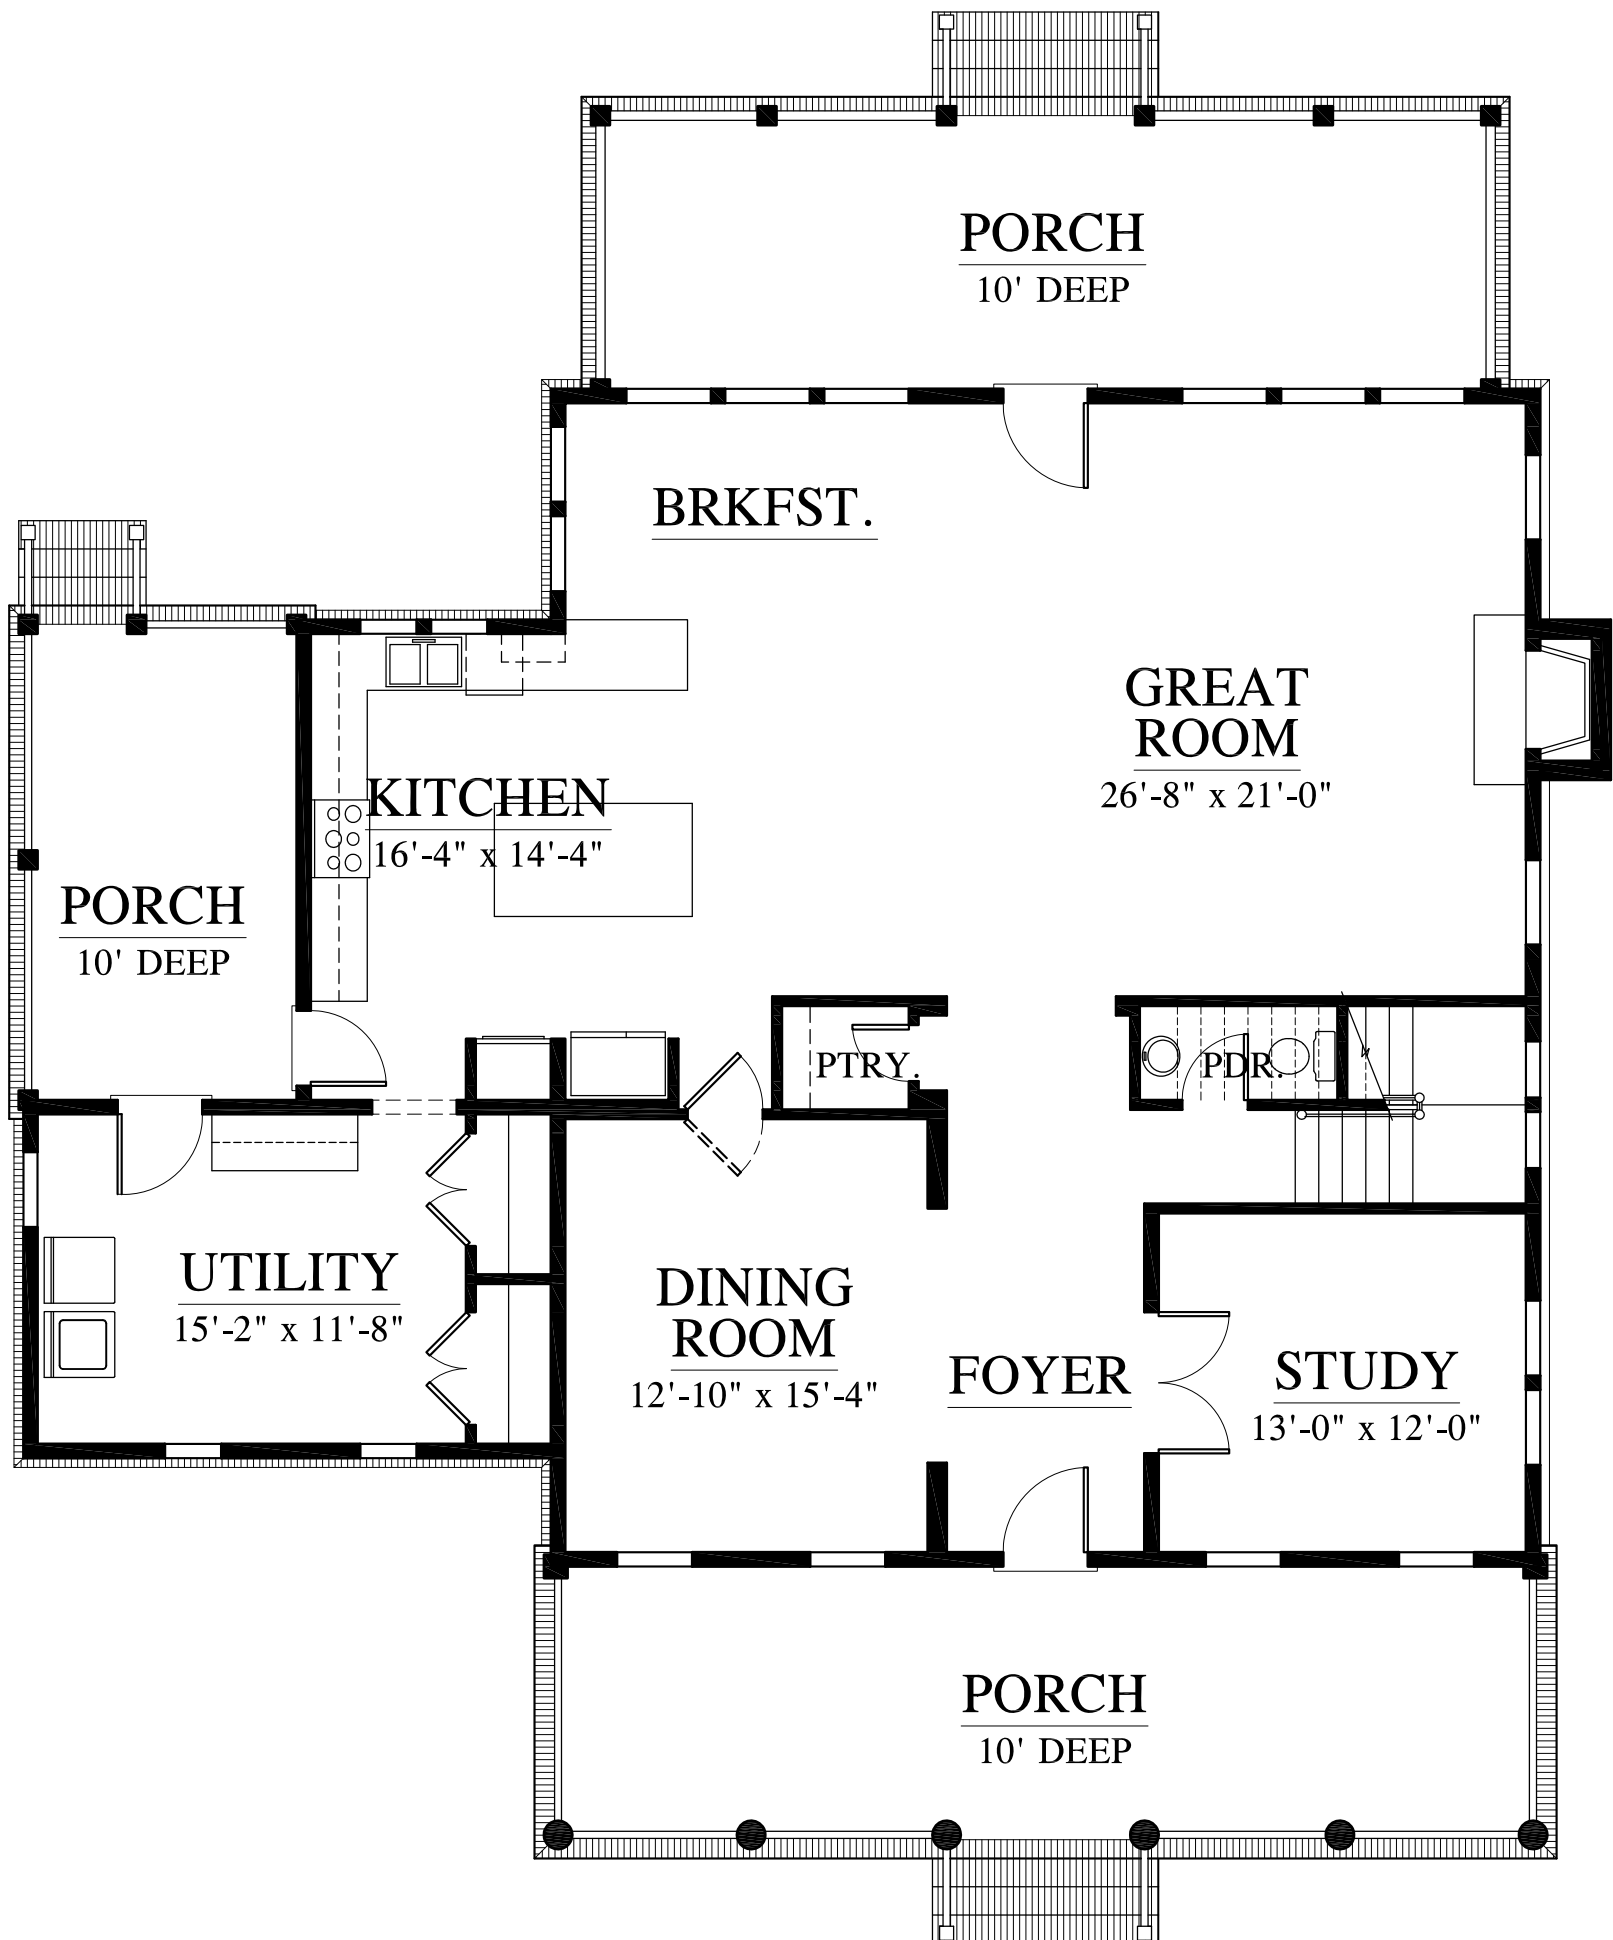

THE
SETTLEMENT
AT ASHLEY HALL

THE RADCLIFFE - FIRST FLOOR

1848 sq. ft. (heated)

THE
SETTLEMENT
AT ASHLEY HALL

THE RADCLIFFE - SECOND FLOOR

1384 sq. ft. (heated)

THE
SETTLEMENT
AT ASHLEY HALL

THE RADCLIFFE -
OPTIONAL THIRD FLOOR

544 sq. ft. (heated)