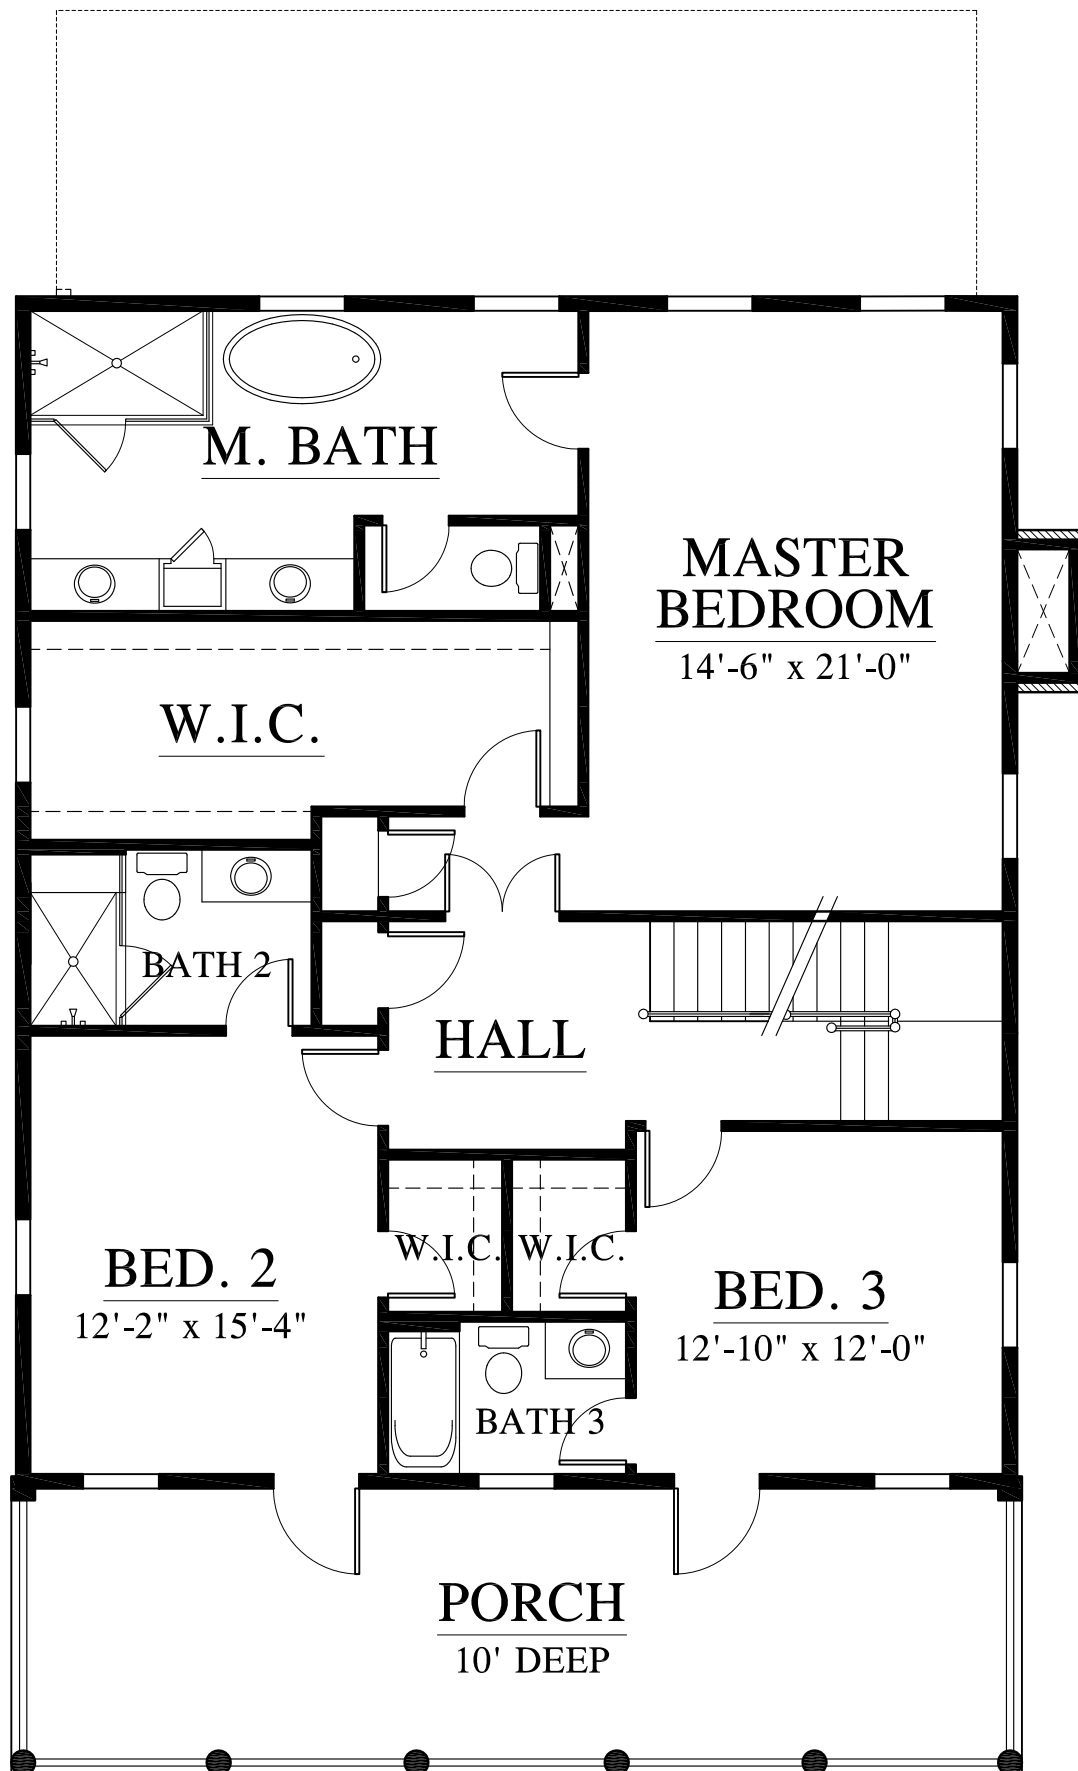

THE
SETTLEMENT
AT ASHLEY HALL

THE RADCLIFFE - FIRST FLOOR

1848 sq. ft. (heated)

THE
SETTLEMENT
AT ASHLEY HALL

THE RADCLIFFE - SECOND FLOOR

1384 sq. ft. (heated)

THE
SETTLEMENT
AT ASHLEY HALL

THE RADCLIFFE -
OPTIONAL THIRD FLOOR

544 sq. ft. (heated)