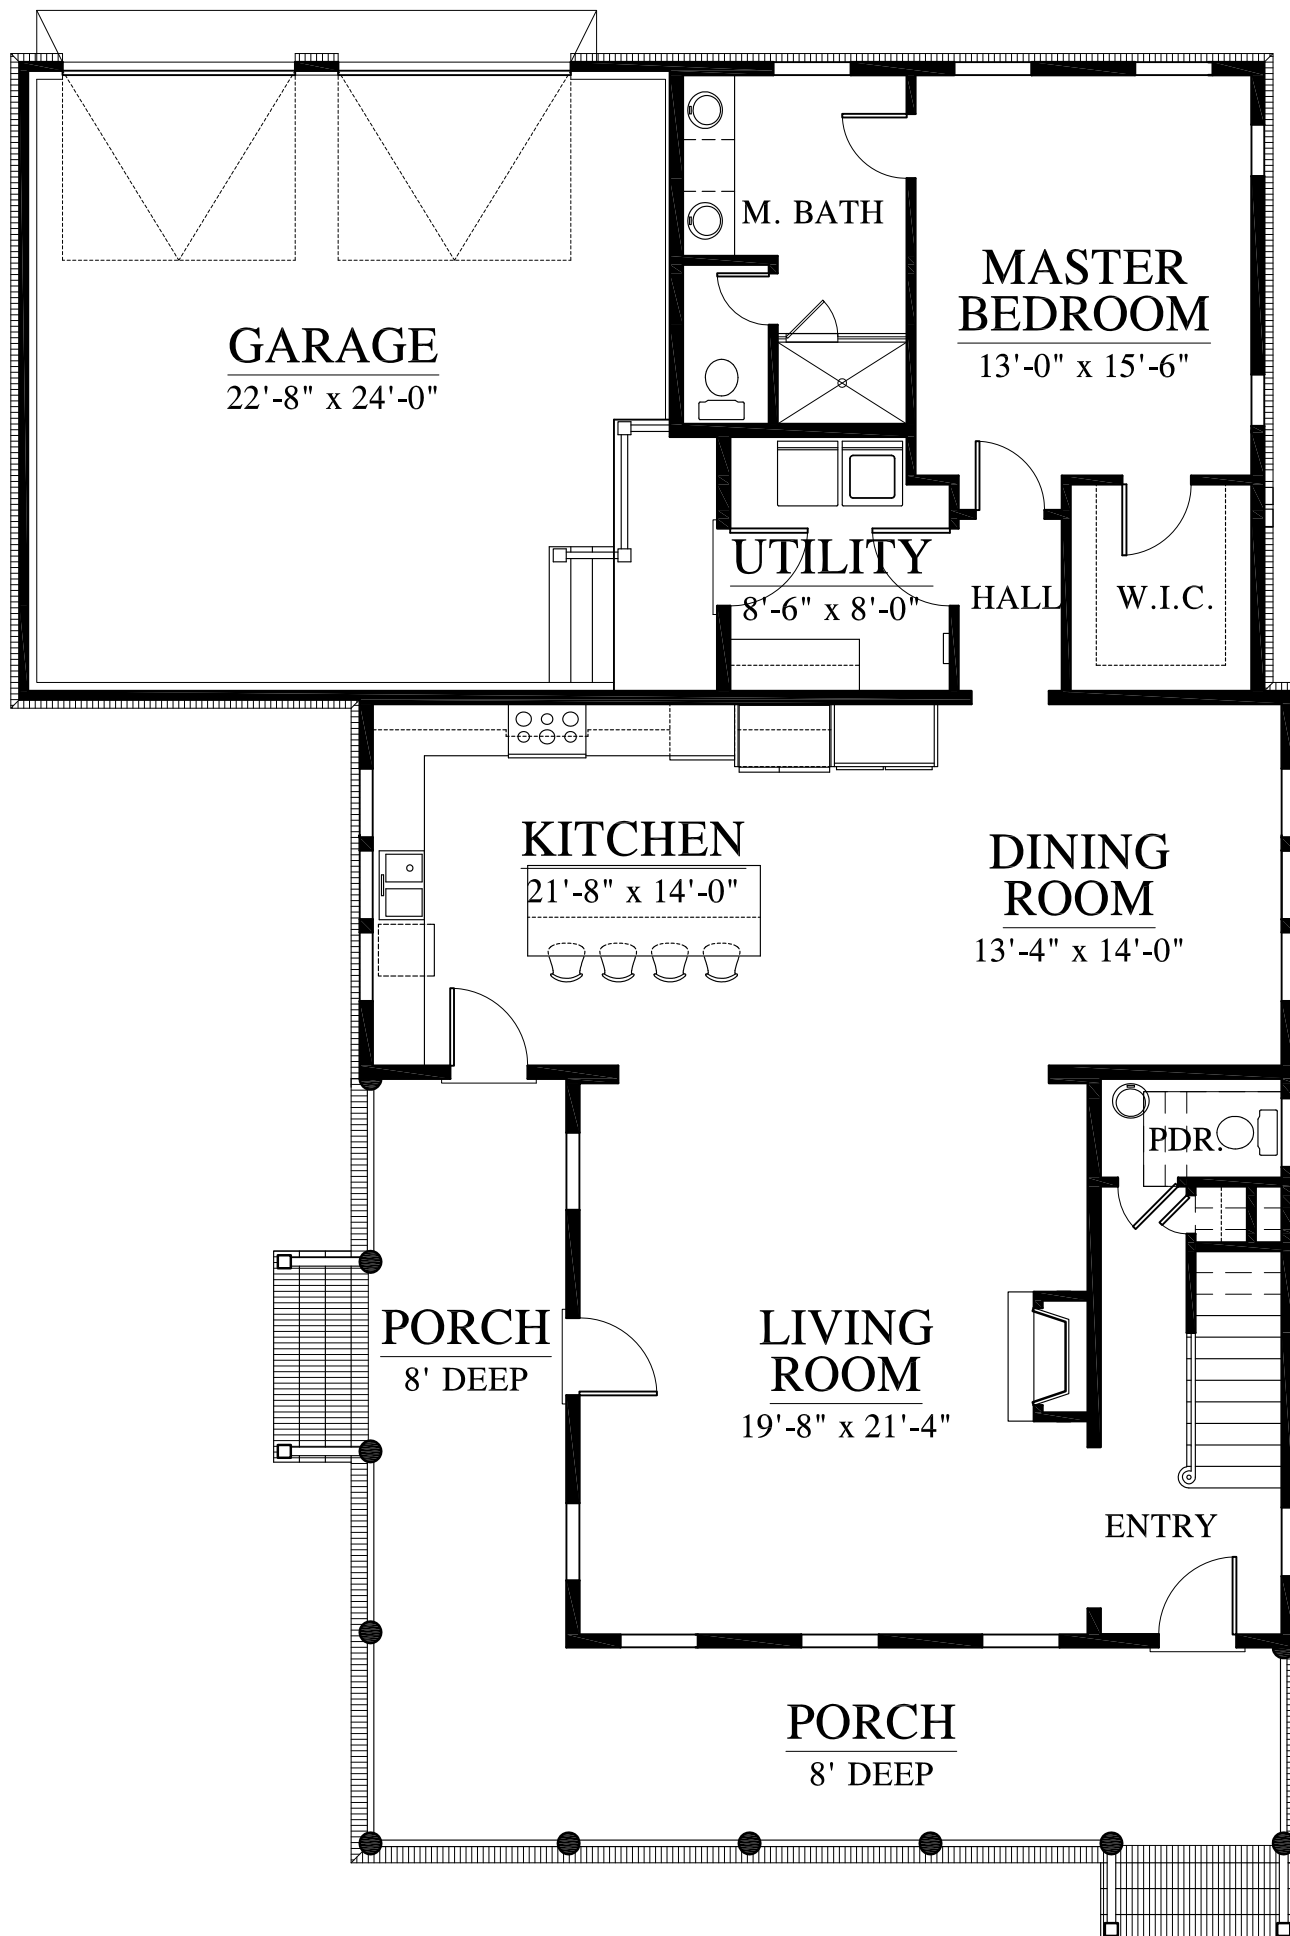

THE  
**SETTLEMENT**  
AT ASHLEY HALL

# THE LOCKE - FIRST FLOOR

1704 sq. ft. (heated)

THE  
**SETTLEMENT**  
AT ASHLEY HALL

# THE LOCKE - SECOND FLOOR

1106 sq. ft. (heated)