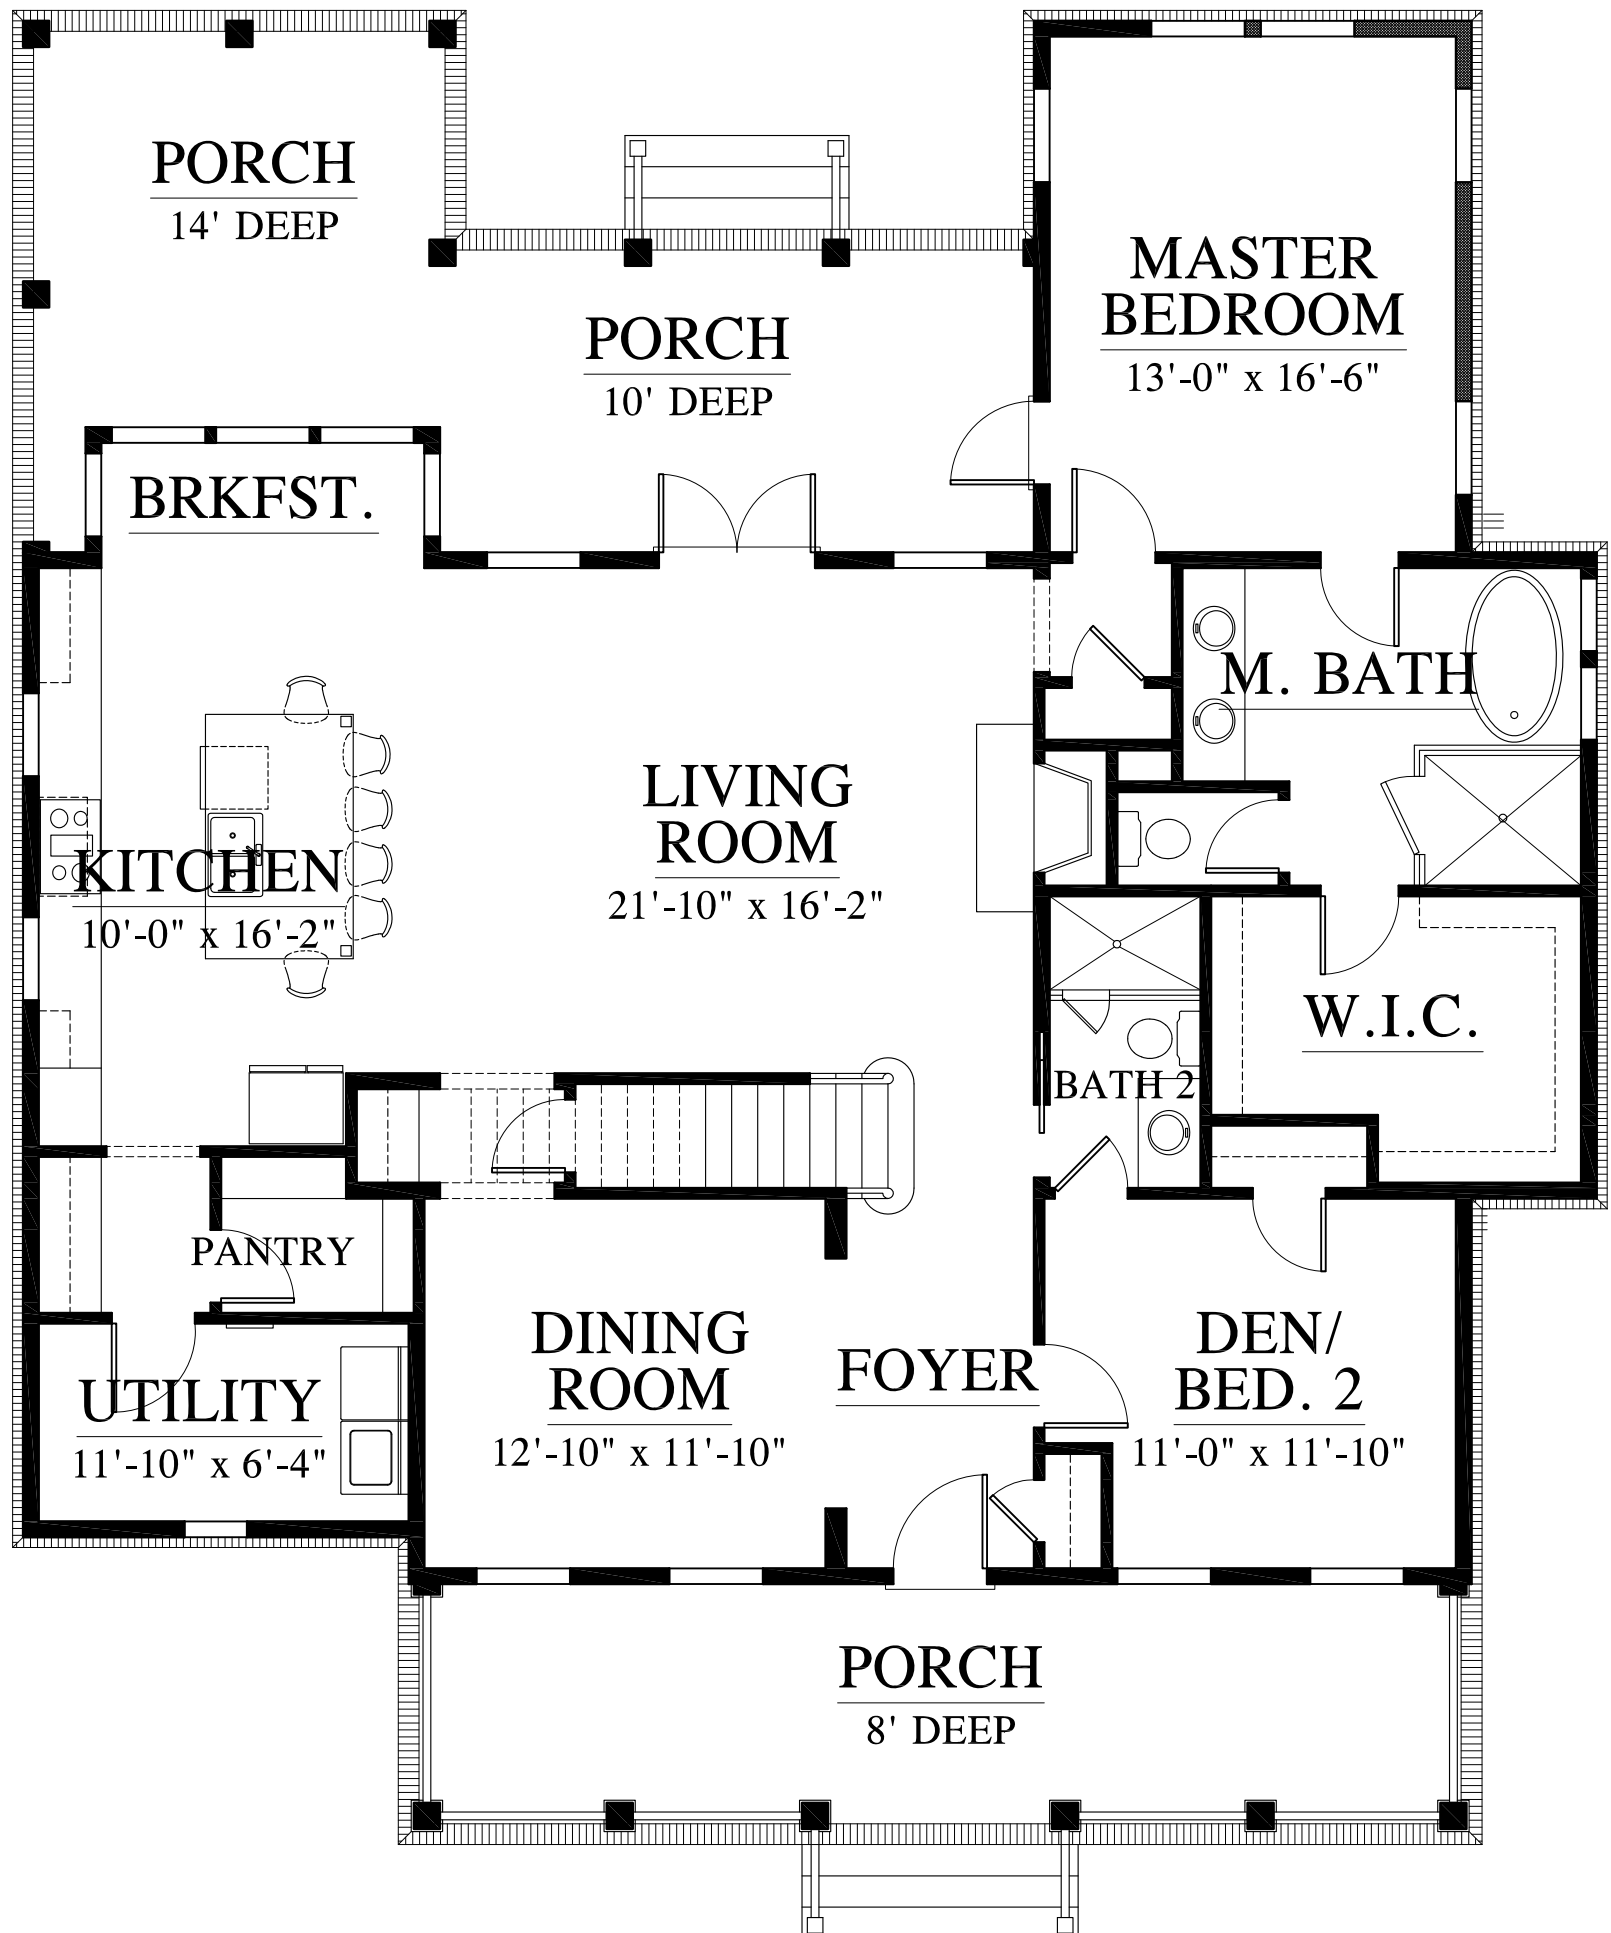

THE
SETTLEMENT
AT ASHLEY HALL

THE JASPER - FIRST FLOOR

1877 sq. ft. (heated)

THE
SETTLEMENT
AT ASHLEY HALL

THE JASPER - SECOND FLOOR

1195 sq. ft. (heated)