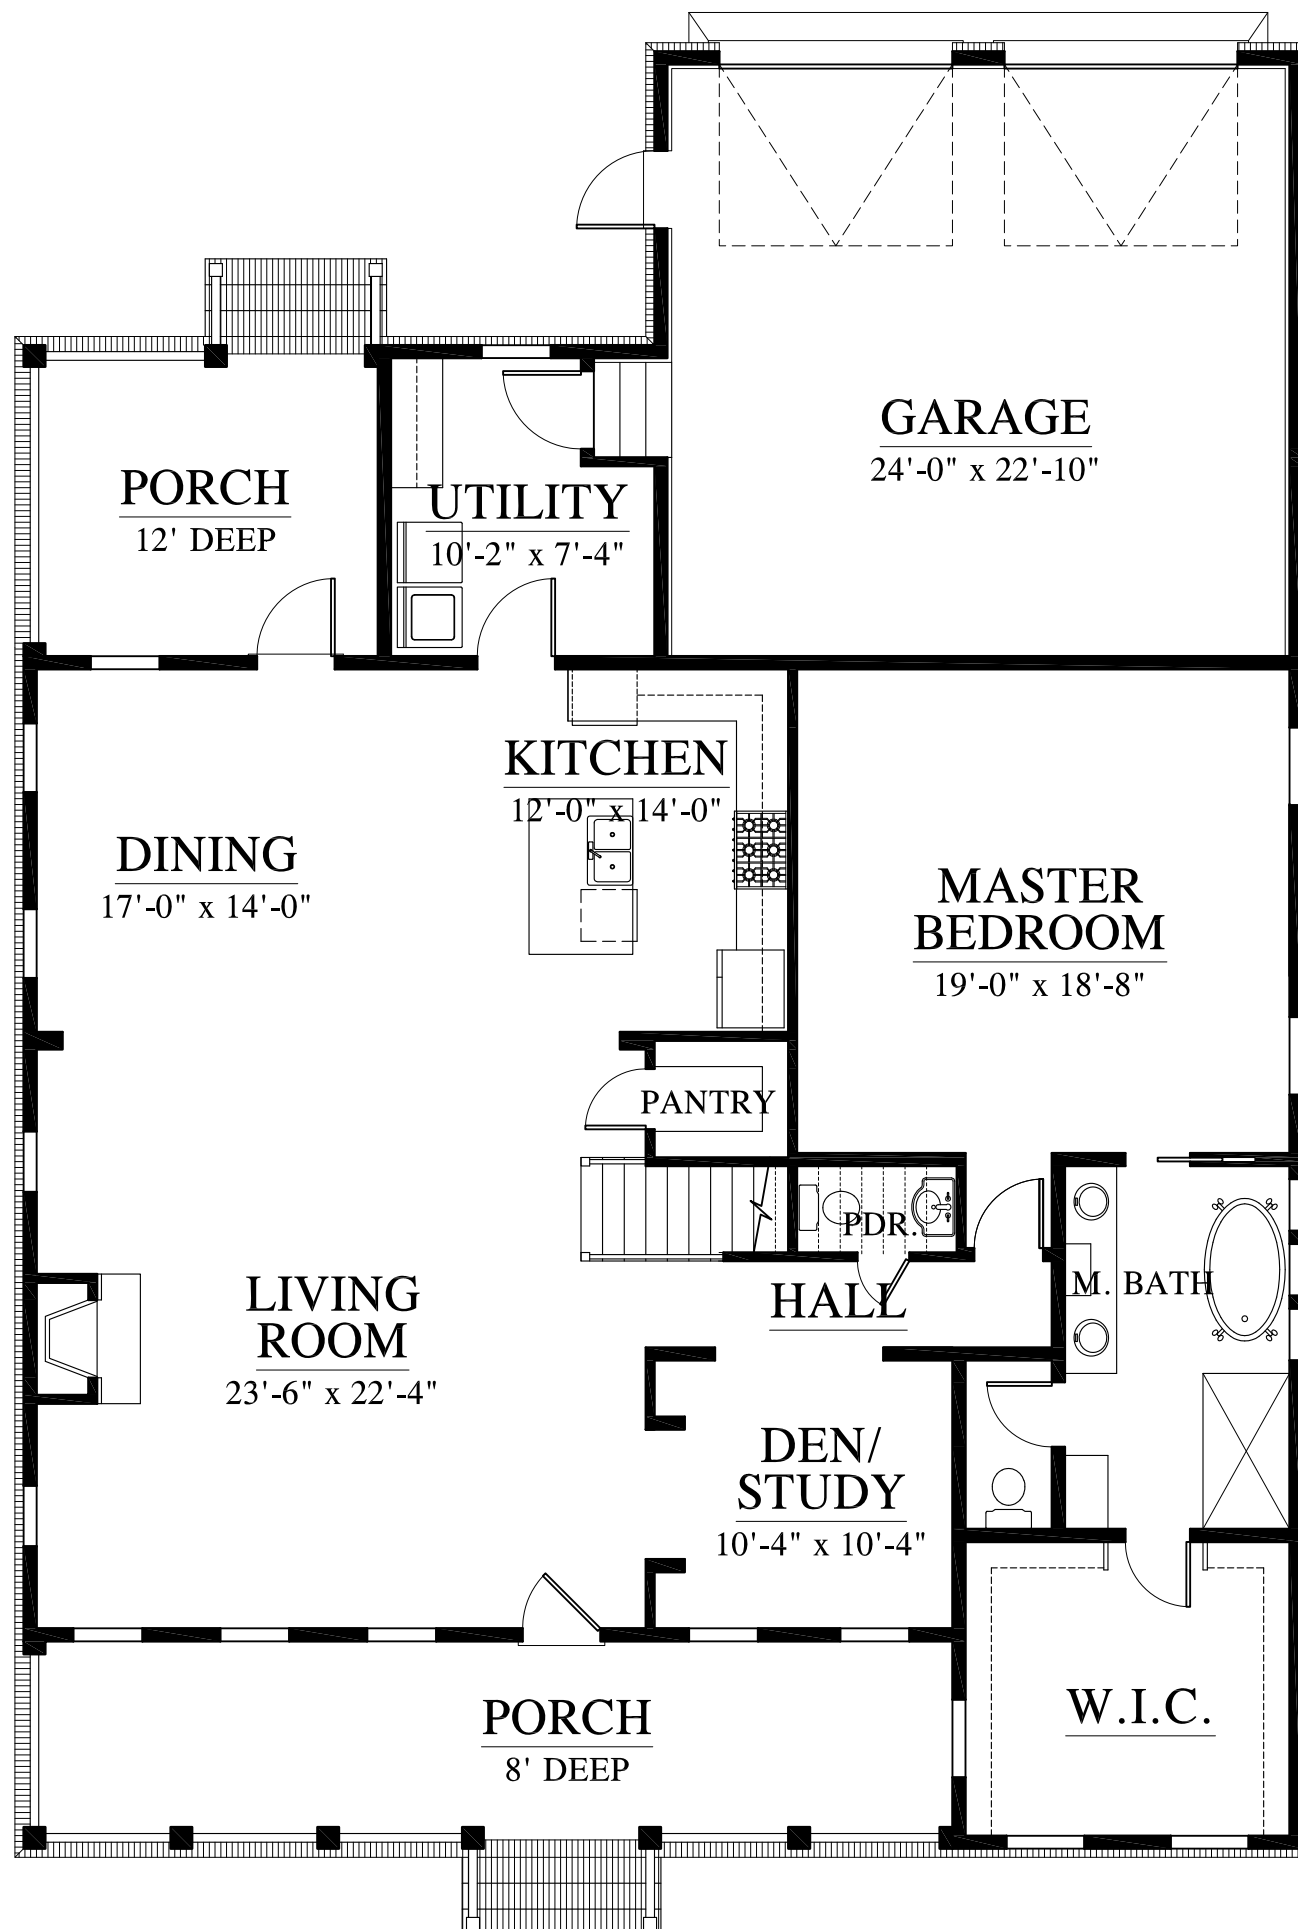

THE
SETTLEMENT
AT ASHLEY HALL

THE GADSDEN - FIRST FLOOR

2104 sq. ft. (heated)

THE
SETTLEMENT
AT ASHLEY HALL

THE GADSDEN - SECOND FLOOR

1344 sq. ft. (heated)