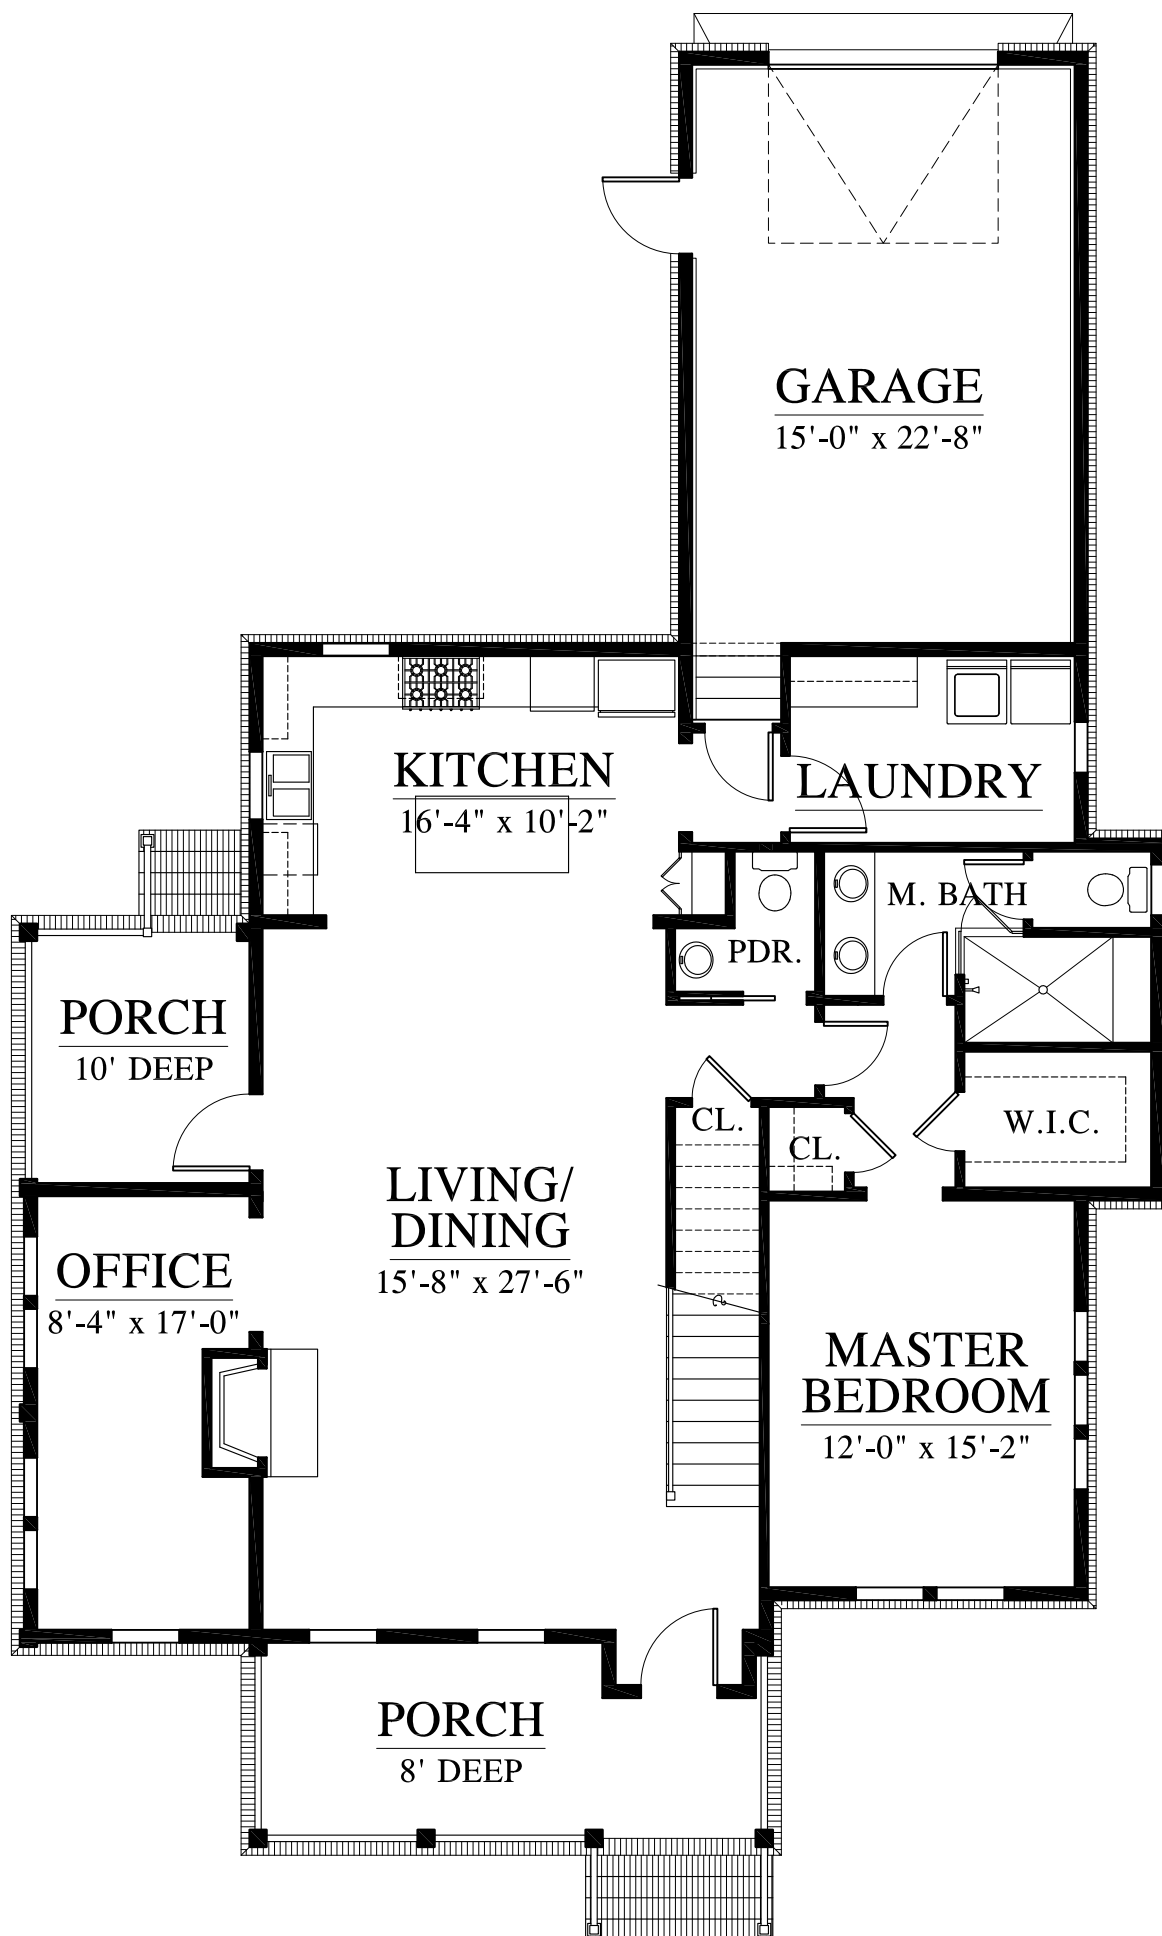

THE
SETTLEMENT
AT ASHLEY HALL

THE CASSATT - FIRST FLOOR

1467 sq. ft. (heated)

THE
SETTLEMENT
AT ASHLEY HALL

THE CASSAT - SECOND FLOOR

1057 sq. ft. (heated)