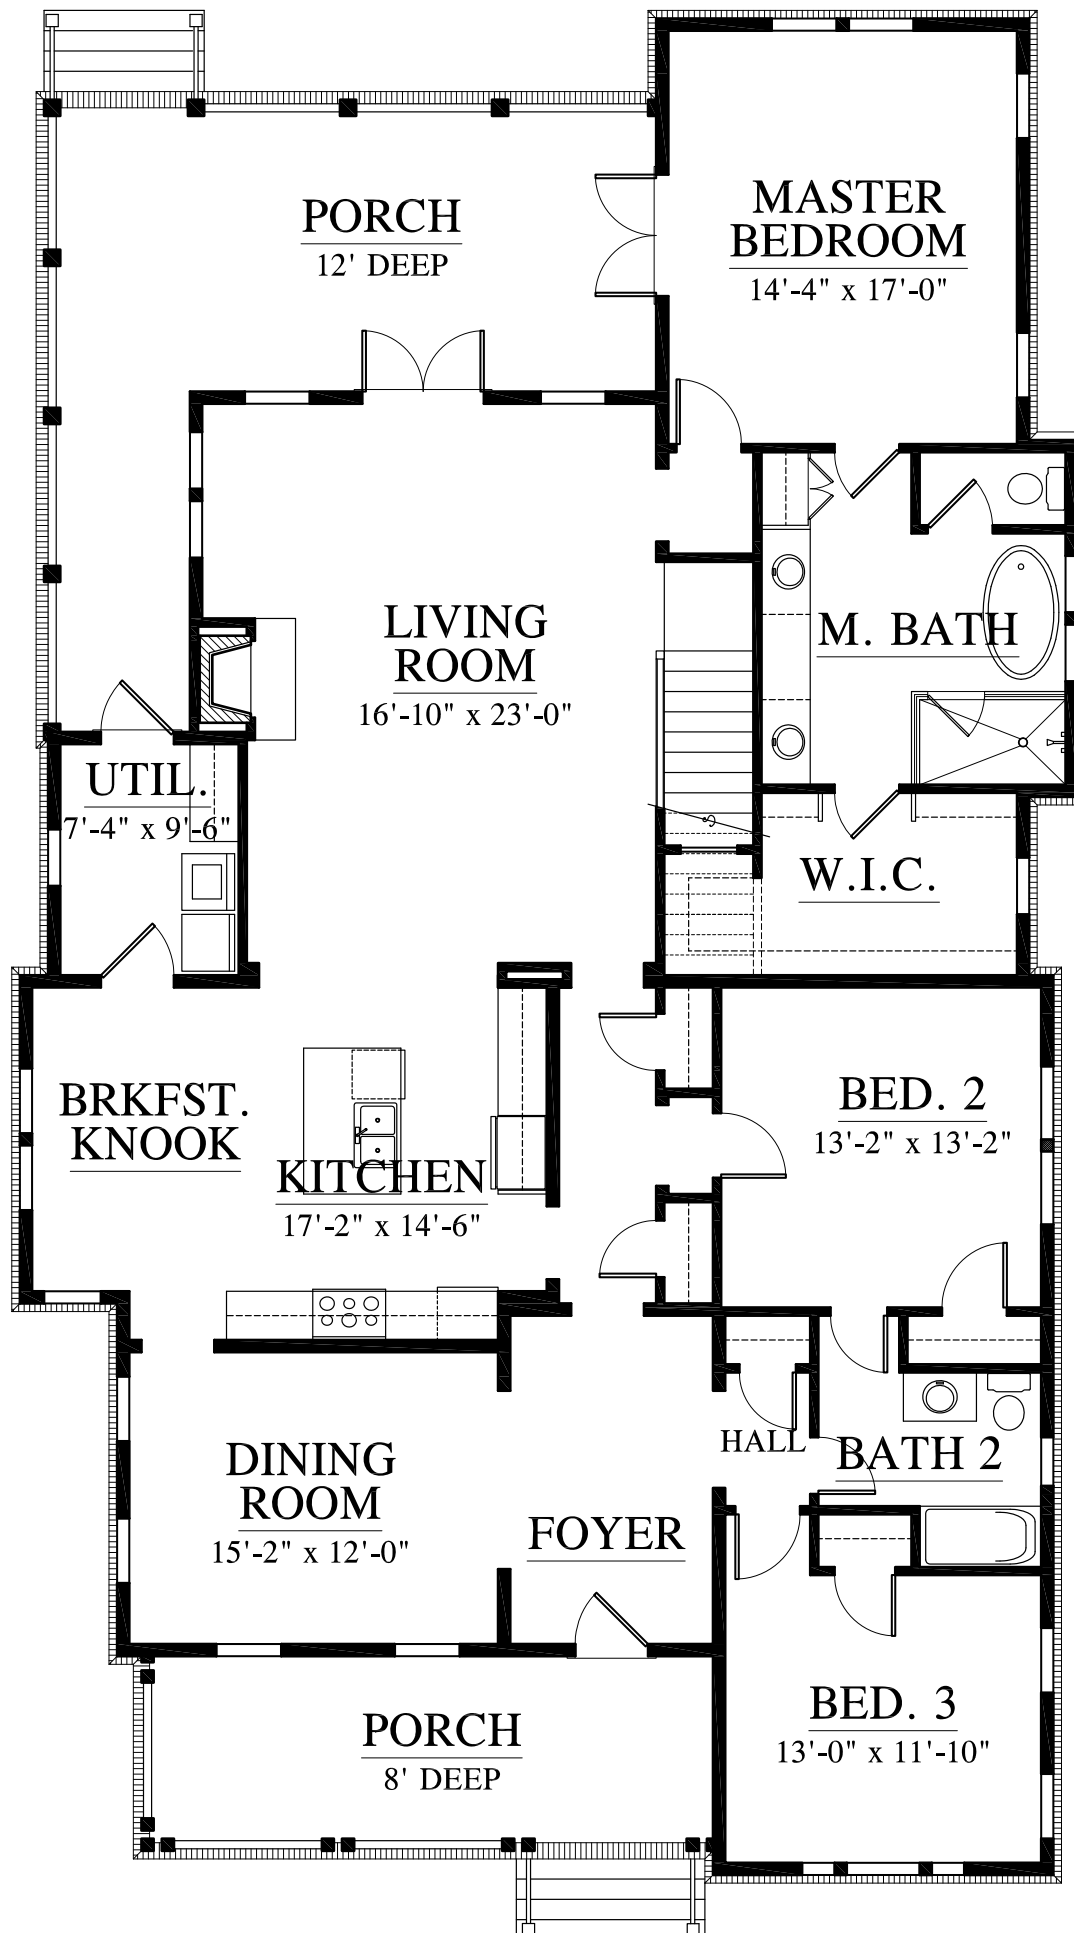

THE
SETTLEMENT
AT ASHLEY HALL

THE BERKELEY - FIRST FLOOR

2409 sq. ft. (heated)

THE
SETTLEMENT
AT ASHLEY HALL

THE BERKELEY - SECOND FLOOR

1198 sq. ft. (heated)