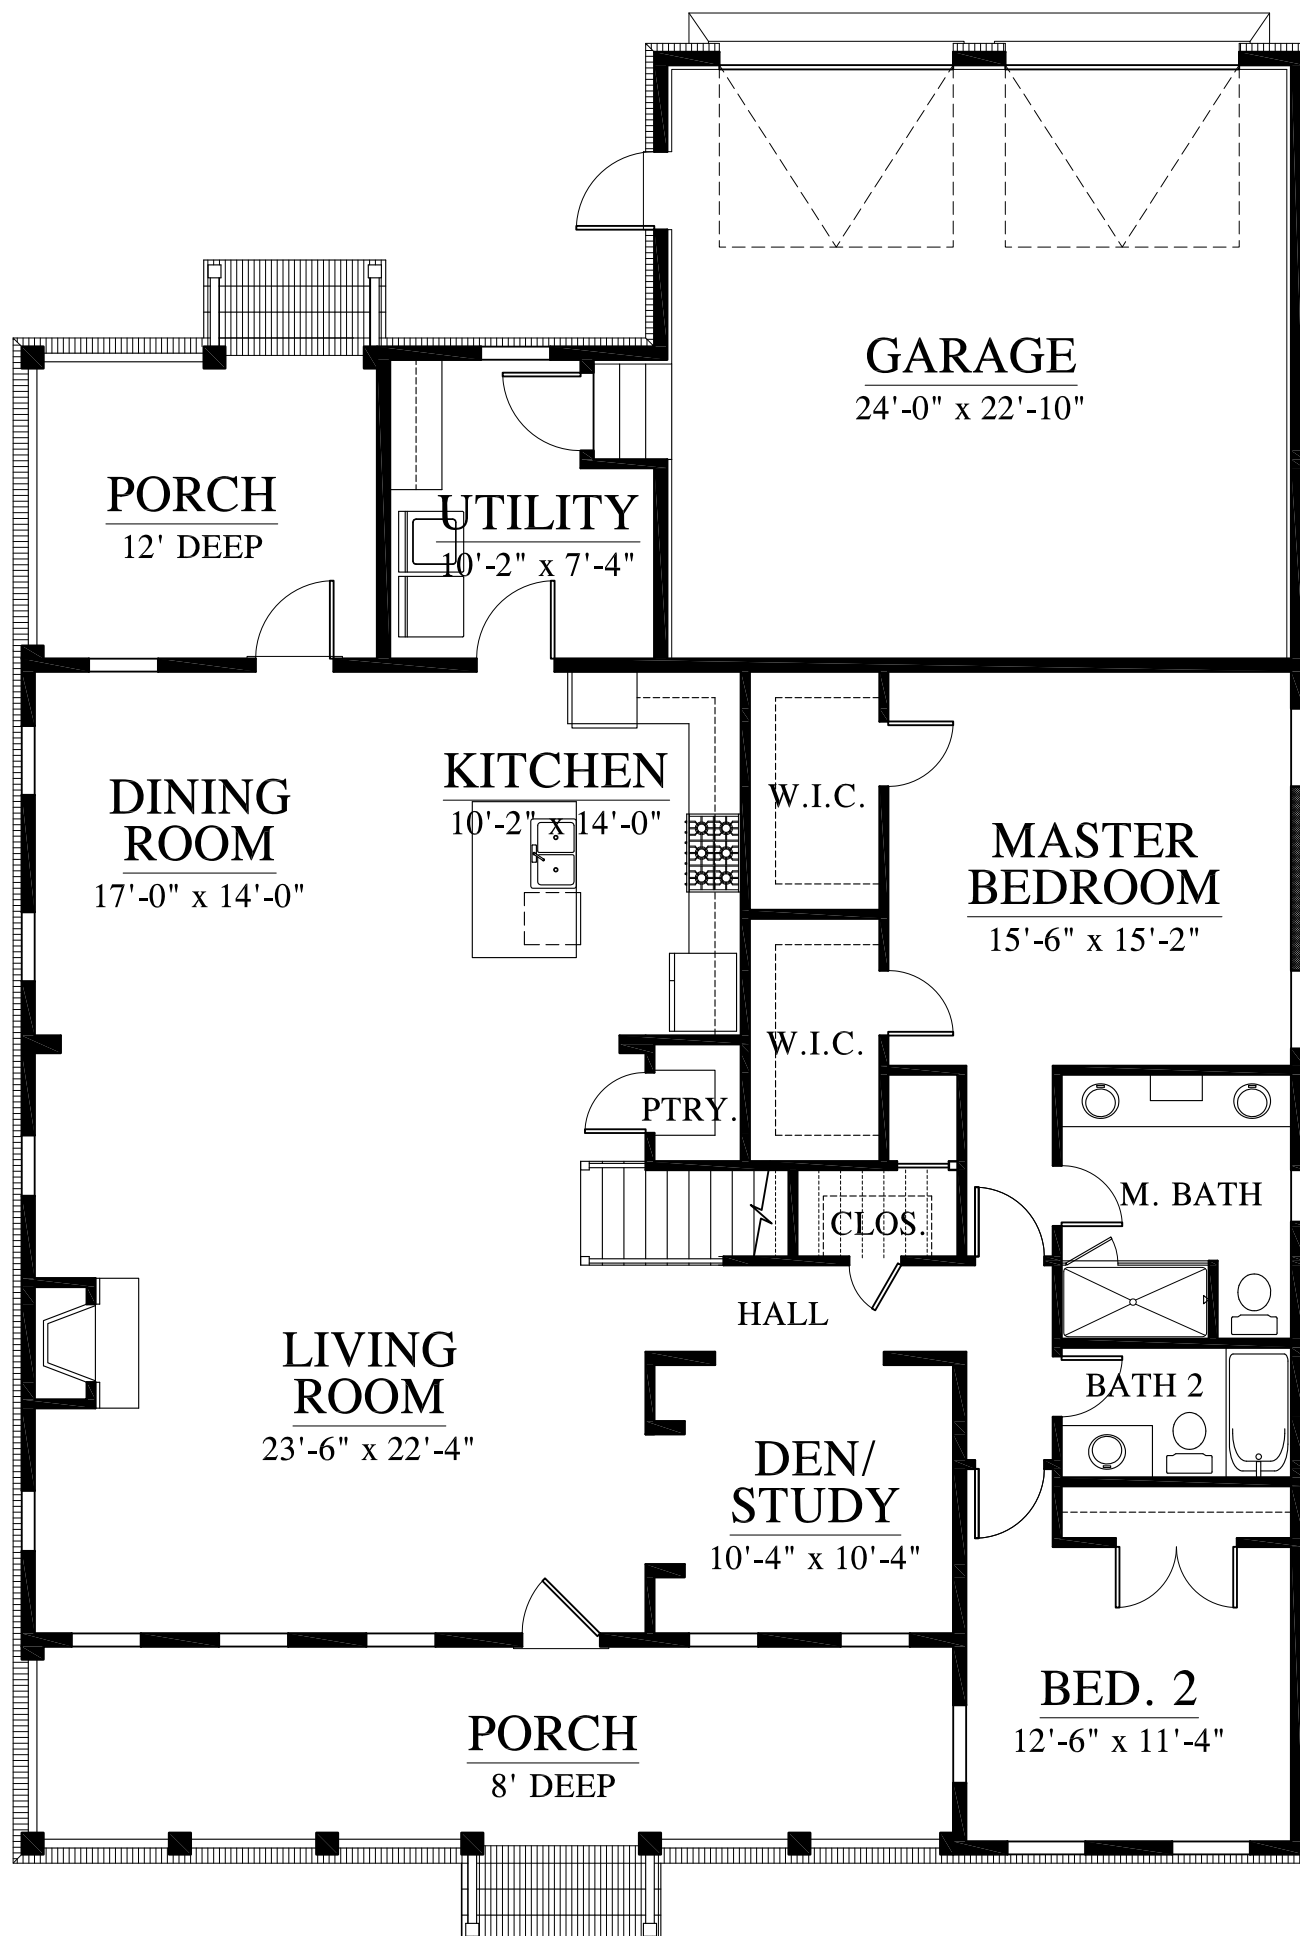

THE
SETTLEMENT
AT ASHLEY HALL

THE BEALE - FIRST FLOOR

2104 sq. ft. (heated)

THE
SETTLEMENT
AT ASHLEY HALL

THE BEALE - SECOND FLOOR

726 sq. ft. (heated)