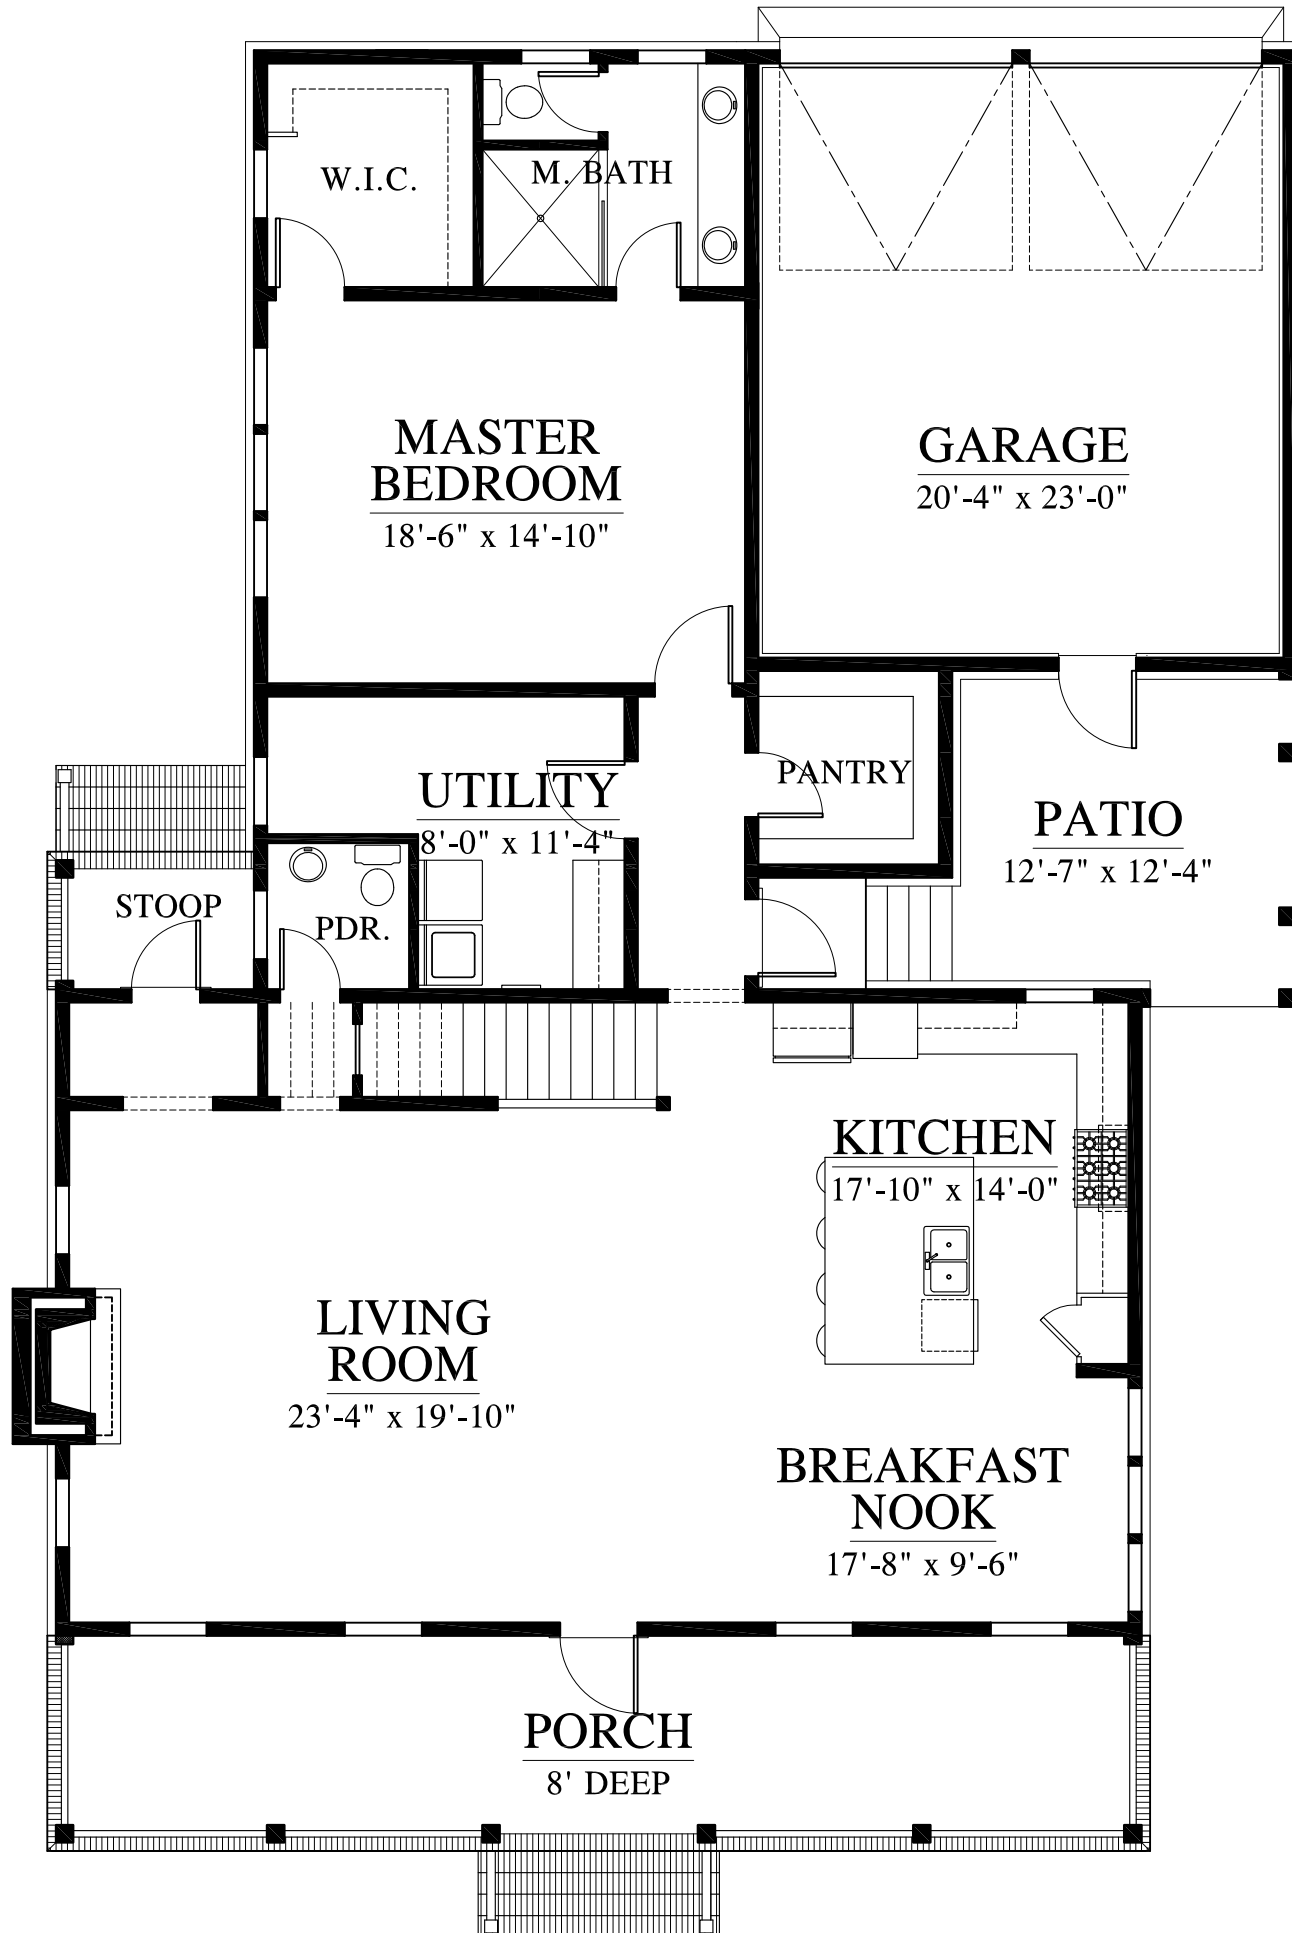

THE
SETTLEMENT
AT ASHLEY HALL

THE ASCOT - FIRST FLOOR

1804 sq. ft. (heated)

THE
SETTLEMENT
AT ASHLEY HALL

THE ASCOT - SECOND FLOOR

991 sq. ft. (heated)